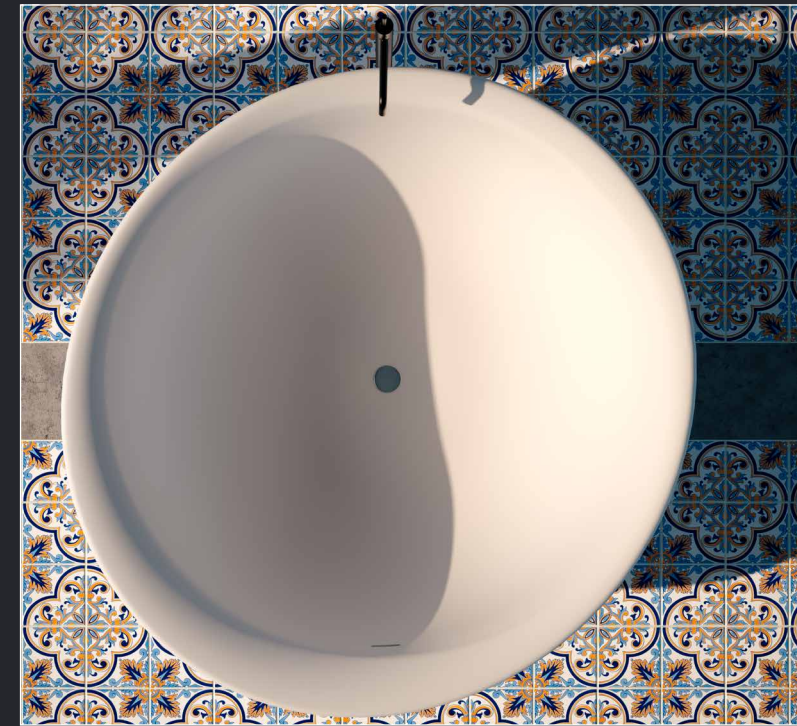

SOPH-M5 COLLECTION ITEMS:

Item

- SOPH-M5T
  FreeStanding Bathtub
- SOPH-M5V
  Vessel Sink

Integrated Counter Sinks

- SOPH-M5CS925
  Counter Sink (925mm x 555mm x 15mm)
- SOPH-M5CS1230
  Counter Sink (1230mm x 555mm x 15mm)

Options

- SOPH-OTC
  10% Net fee for other than Cotton Color 10%
- SOPH-DUA
  Colour Dua 20% Net fee 20%