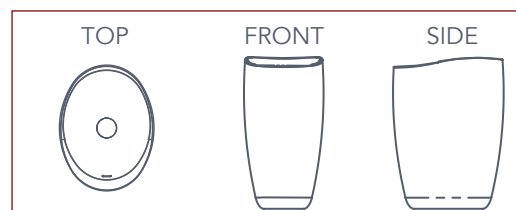

SOPH-M1FB

FreeStanding Basin

Standard Drain Opening:

Dimension:

Basin depth:

Available Options:

- Obscure Drain Opening
- 475mm x 629mm x 870mm
- 128mm
- Colour Dua

* Obscure drain opening requires a drop-in drain.

* Bottom cutout for in-floor plumbing. Specify for in-wall plumbing.