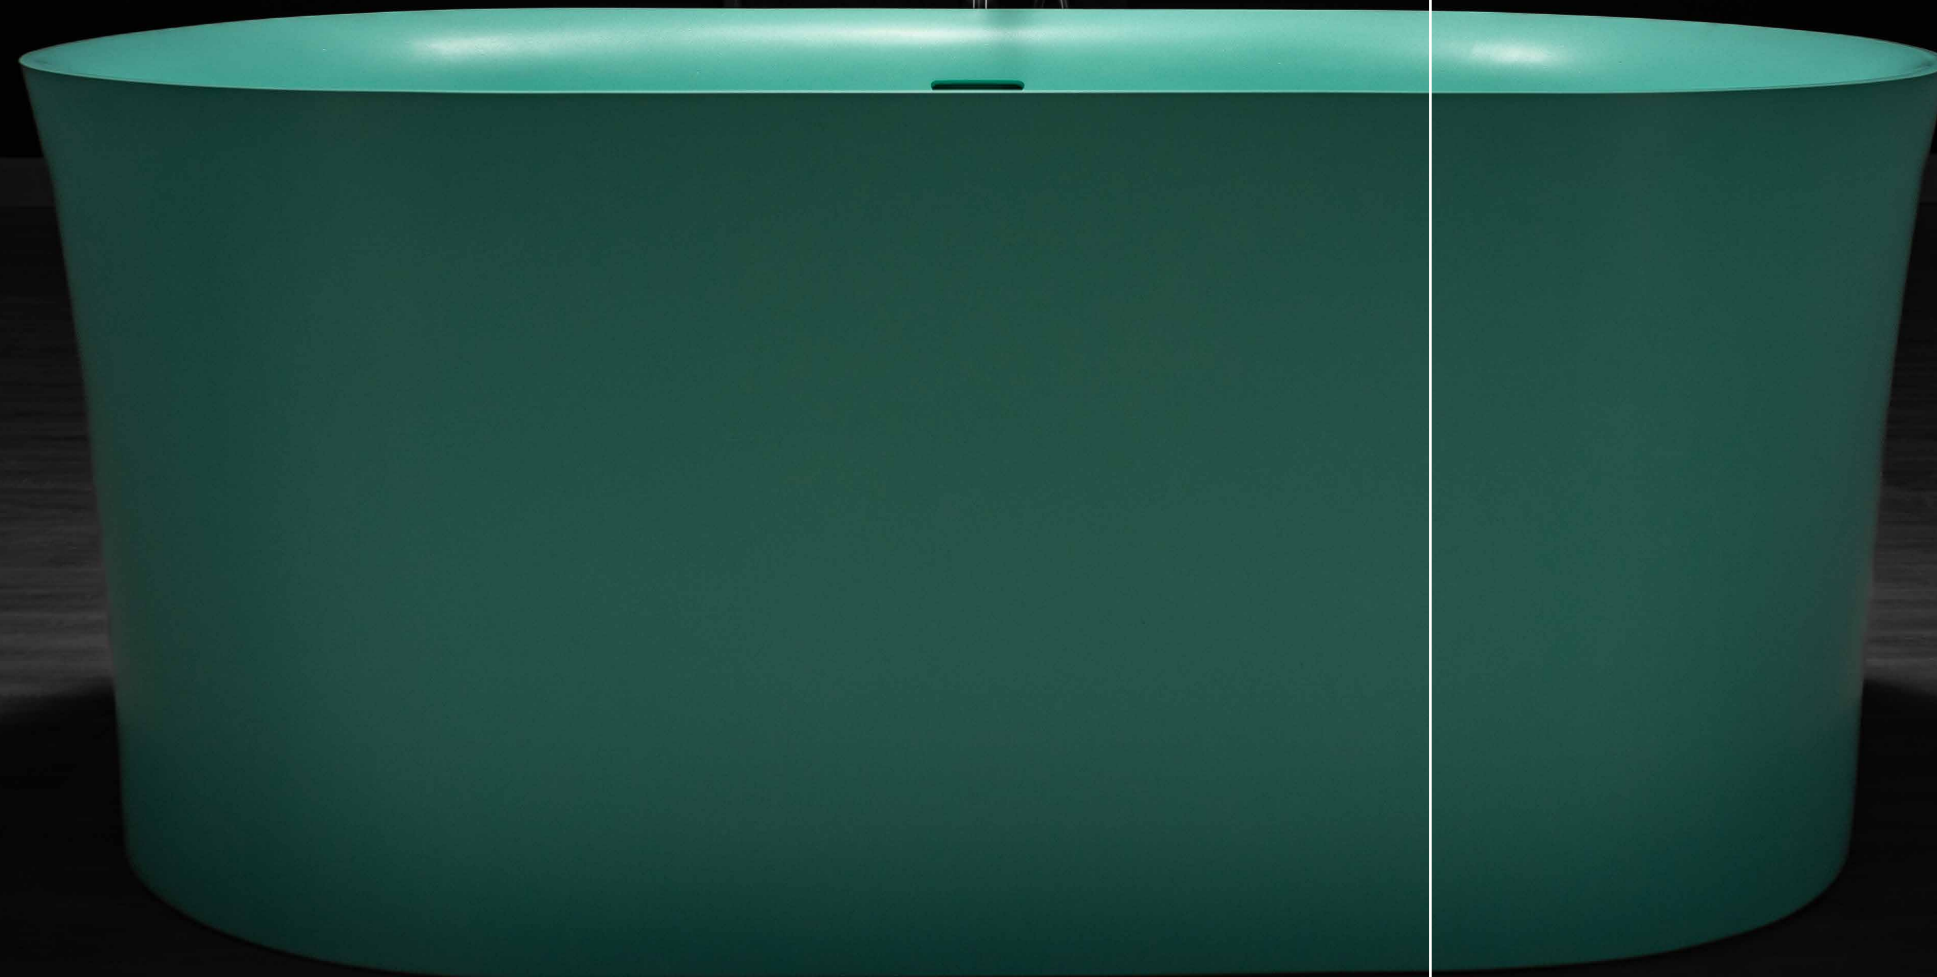

Basin depth:

Available Options:

* Obscure drain opening requires a drop-in drain.

- Obscure drain opening
- 510mm x 355mm x 130mm
- 90mm
- Colour Dua

Phoenix

COLLECTION: SOPH-P1T FreeStanding Bathtub

- Dimension: • 1500mm x 800mm x 625mm
- Weight: • 137 kg
- Water Depth to Overflow: • 465mm
- Water Capacity: • 303 L
- Available Options: • Colour Dua