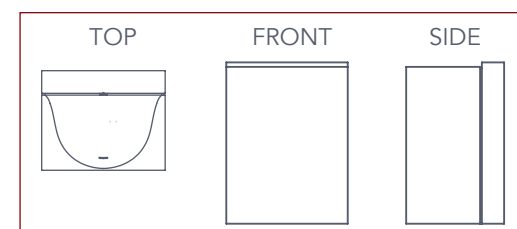

SOPH-M7FB

FreeStanding Basin

Standard Drain Opening:

Dimension:

Basin depth:

Available Options:

- Evanesce Drain
- 680mm x 550mm x 900mm
- 200mm
- Colour Dua

* Evanesce drain has an integrated 1-1/2" treaded p-trap adapter.

* Rear cutout for in-wall plumbing. Specify for floor plumbing.