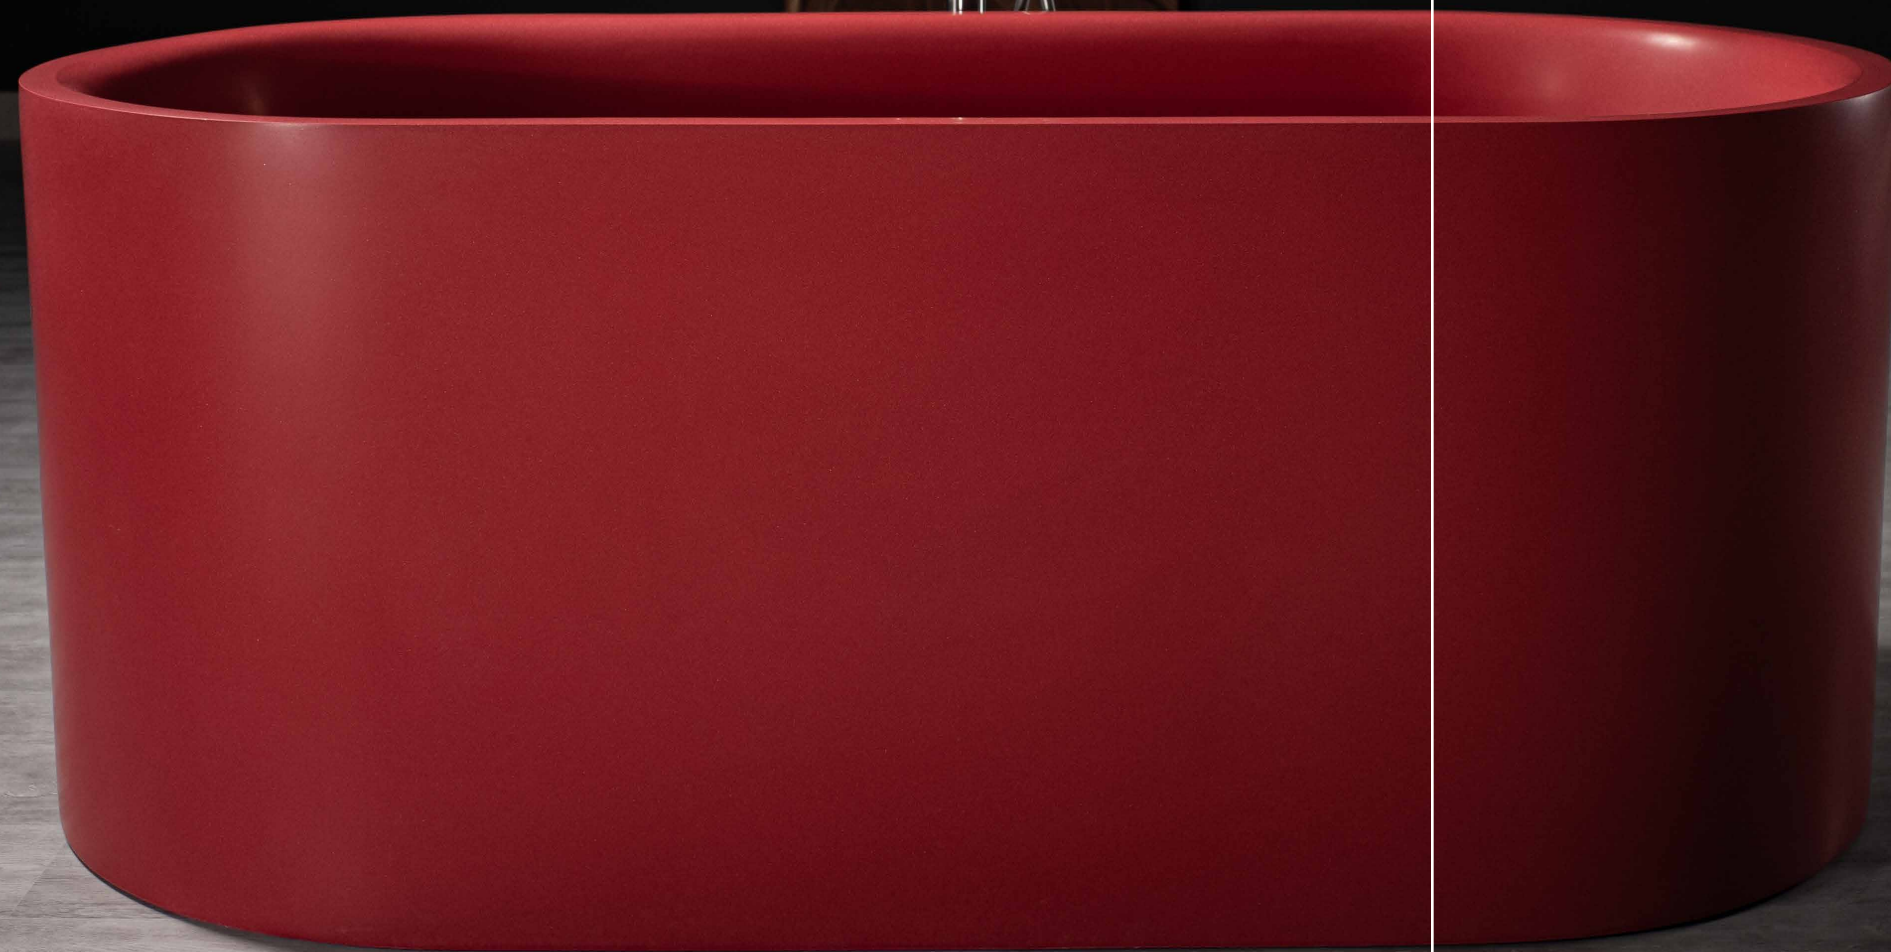

Christoph

COLLECTION: SOPH-C1T FreeStanding Bathtub

- Dimension: • 1525mm x 760mm x 610mm
- Weight: • 118 kg
- Water Depth to Overflow: • 430mm
- Water Capacity: • 247 L
- Available Options: • Colour Dua