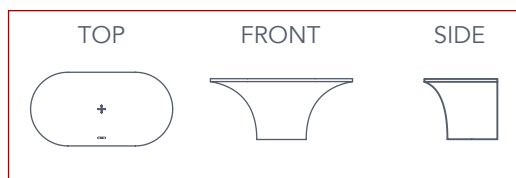

SOPH-A1FB

FreeStanding Basin

Standard Drain:

Dimension:

Basin depth:

Available Options:

- SOPHSTONE + Drain
- 920mm x 482mm x 914mm
- 150mm
- Colour Dua

* SOPHSTONE + drain has an integrated 1-1/2" treaded p-trap adapter.

* Rear cutout for in-wall plumbing.

SOPH-A1V

Vessel Sink

Standard Drain Opening:

- Drop-in drain opening
- 600mm x 380mm x 180mm
- 150mm
- Colour Dua

Dimension:

Basin depth:

Available Options:

Ahri Collection

SOPH-A1WMD

Wall Mounted Washbasin

- Standard Drain: • SOPHSTONE + Drain
- Basin: • Double
- Dimension: • 1840mm x 480mm x 400mm
- Basin Depth: • 150mm
- Available Options: • Colour Dua
- * SOPHSTONE + drain has an integrated 1-1/2" treaded p-trap adapter.

SOPH-A1WM

Wall Mounted Washbasin

- Standard Drain: • SOPHSTONE + Drain
- Basin: • Single
- Dimension: • 920mm x 480mm x 400mm
- Basin depth: • 150mm
- Available Options: • Colour Dua
- * SOPHSTONE + drain has an integrated 1-1/2" treaded p-trap adapter.