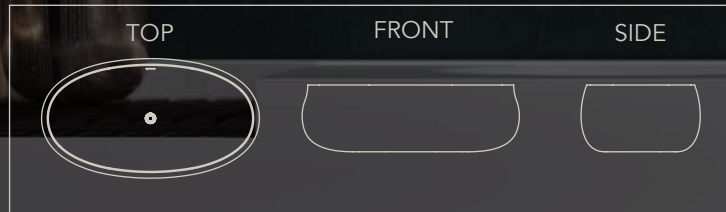

- Obscure drain opening
- 645mm x 405mm x 110mm
- 70mm
- Colour Dua

SOPH-D1VT

Vessel Sink (Tall)

Standard Drain Opening:
Dimension:
Basin depth:
Available Options:
* Obscure drain opening requires a drop-in drain.

- Obscure drain opening
- 660mm x 405mm x 215mm
- 175mm
- Colour Dua

SOPH-D1V
Vessel Sink

SOPH-D1VT
Vessel Sink (Tall)

Elizabeth

COLLECTION: SOPH-E1T FreeStanding Bathtub

- Dimension: • 1920mm x 1060mm x 600mm
- Weight: • 155 kg
- Water Depth to Overflow: • 430mm
- Water Capacity: • 315 L
- Available Options: • Colour Dua