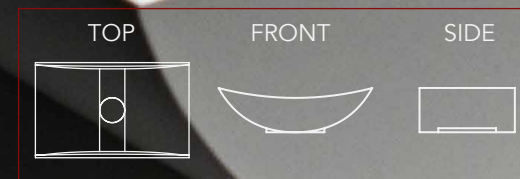

* Obscure drain opening requires a drop-in drain.

- Obscure drain opening
- 610mm x 380mm x 180mm
- 100mm
- Colour Dua

*Solutions and
Information*

- Pantone Color Matching
- Bespoke Department
- MAP Policy
- Premium Colors
- Terms + Conditions