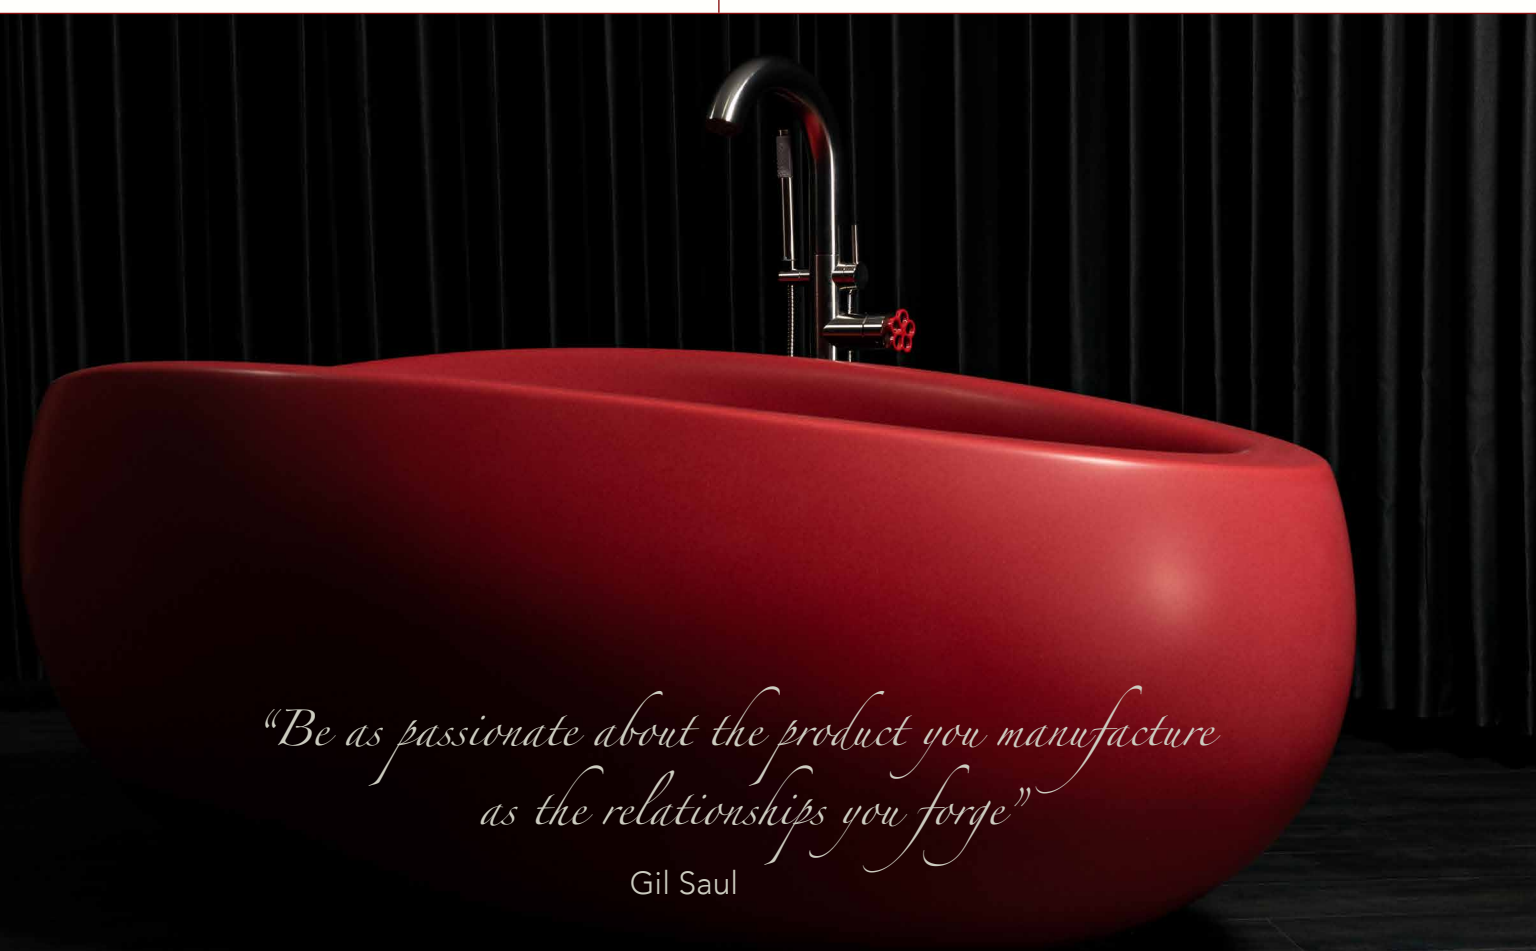

SOPHSTONE

Origin (Sophisticated Stone)

Born in 2017 under the creative direction of artist Gil Saul and longtime friend Brandon Caldwell, SOPHSTONE speaks to a niche clientele which values individuality over current trends. The symbolism of the minimalistic logo, two vertical lines on each side of the (S) represent the bond between two friends and a brand done differently. Driven more by creativity than profits, SOPHSTONE remains steadfastly independent. A family-owned boutique manufacturer, providing the flexibility required to incorporate age-old techniques and old-world craftsmanship absent in a market saturated by global brands.

Location (Relaxing mind, body, and spirit)

Within the picturesque surroundings of the Malang Region of East Java, Indonesia, Gil borrows inspiration, not from concrete and steel, but rather the harmony of living within nature. There is a realization that tradition, craftsmanship, and innovation can coexist. Overcoming the familiar and continually producing recognizable, ambitious, and culturally relevant luxury. The SOPHSTONE brand is proudly manufactured entirely in-house, creating exclusive, original designs of uncompromising quality.

*“Be as passionate about the product you manufacture
as the relationships you forge”*

Gil Saul

DNA + Core Values

Origin (Sophisticated + Stone)	2
Location (Mind, Body, and Spirit)	2
Passion (Beautiful Objects)	4
Craftsmanship (Human Touch)	5
Material (Feel the Difference)	6-7
Exclusivity (Limited Production)	8-9
A SOPHSTONE Design	10-11

Collections

Ahri	14-23
Christoph	24-35
Danielle	36-41
Elizabeth	42-47
Madison	48-53
Marina	54-59
Marcela	60-67
Mia	68-75
Mikayla	76-81
Mason	82-89
Marea	90-97
Olivia	98-103
Phoenyx	104-111
Serene	112-117

Solutions and Information

Pantone + Color Matching	120-121
Bespoke Division	122-123
MAP Policy	124
Color Chart	125
Terms + Conditions	126-127