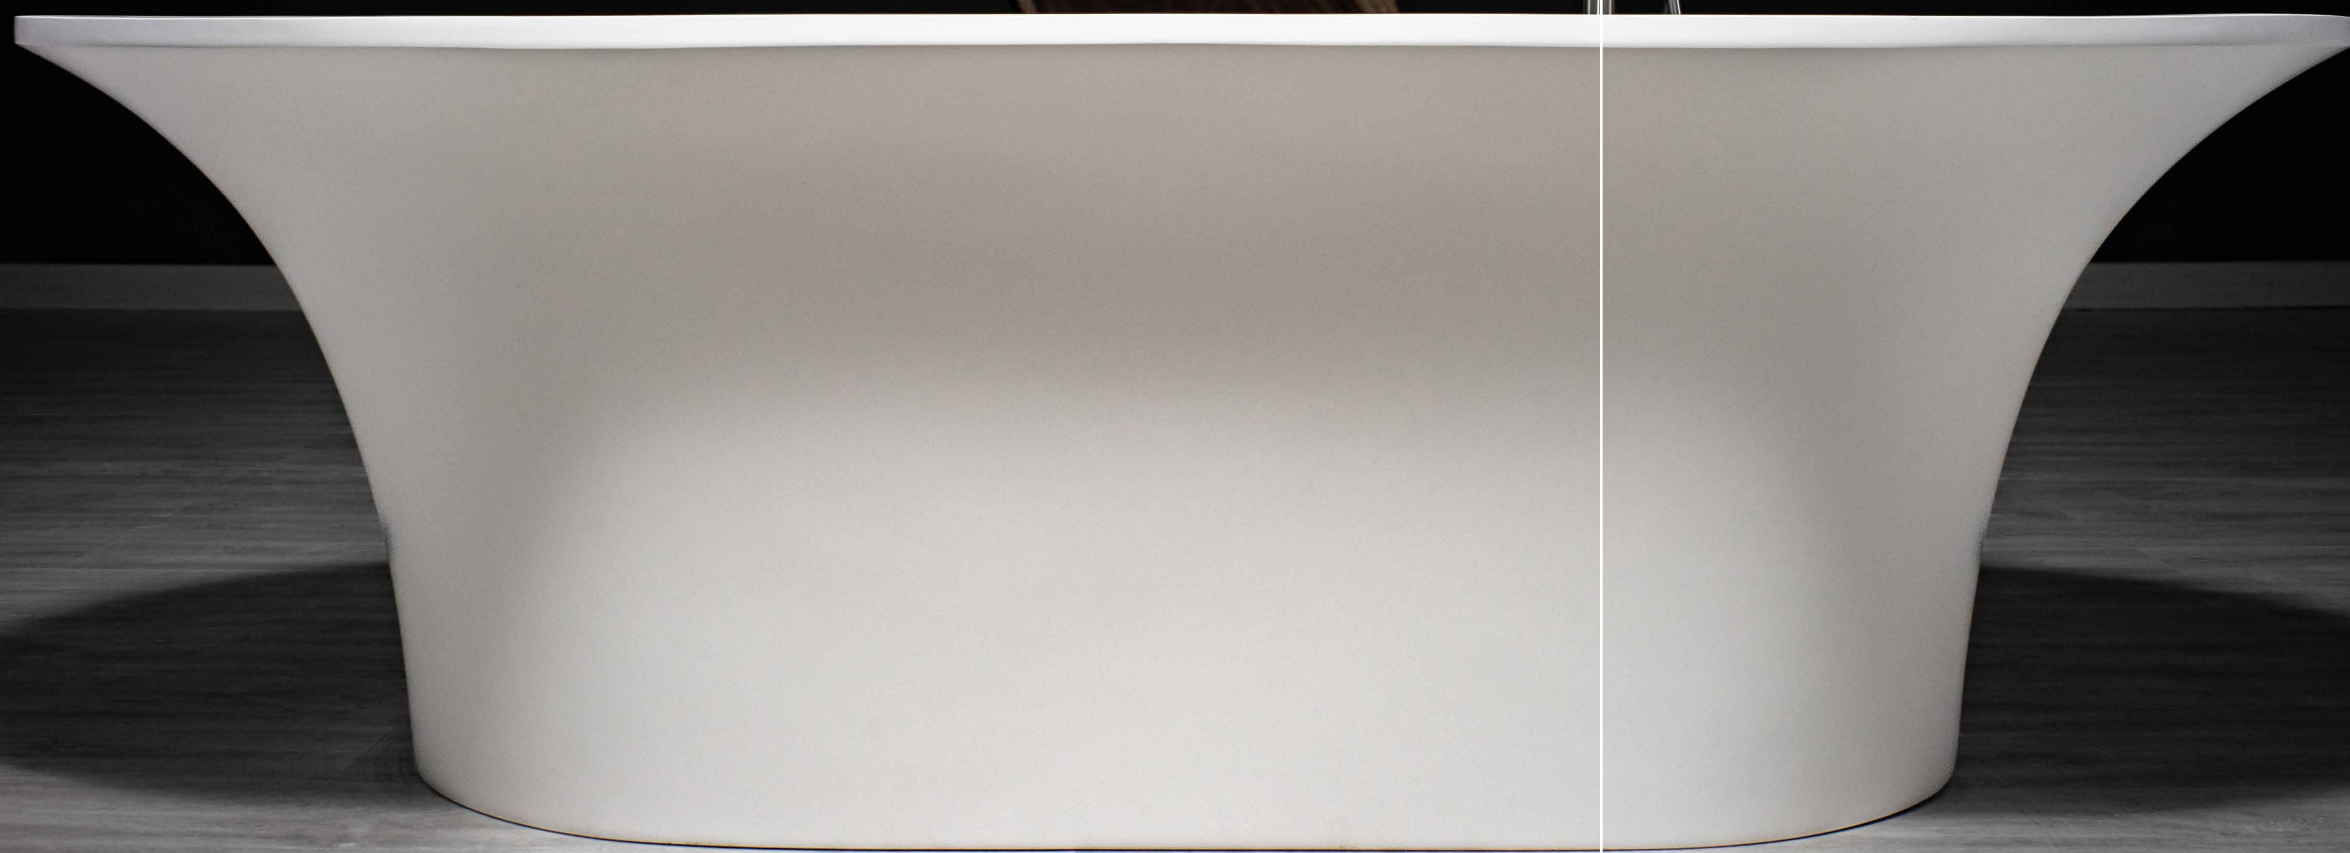

The SOPHSTONE Experience.

*Our
Collections*

- FreeStanding Bathtubs
- Ofuro Bathtubs
- FreeStanding Basins
- Vessel Sinks
- Wall-Mounted Washbasins
- Integrated Counter Sinks

Ahri

COLLECTION: SOPH-A1T FreeStanding Bathtub

- Dimension: • 1905mm x 915mm x 610mm
- Weight: • 133 kg
- Water Depth to Overflow: • 430mm
- Water Capacity: • 228 L
- Available Options: • Colour Dua

SOPH-A1 COLLECTION ITEMS:

Item

- SOPH-A1T
FreeStanding Bathtub
- SOPH-A1FB
FreeStanding Basin
- SOPH-A1V
Vessel Sink
- SOPH-A1WM
Wall Mounted Single Washbasin
- SOPH-A1WMD
Wall Mounted Double Washbasin