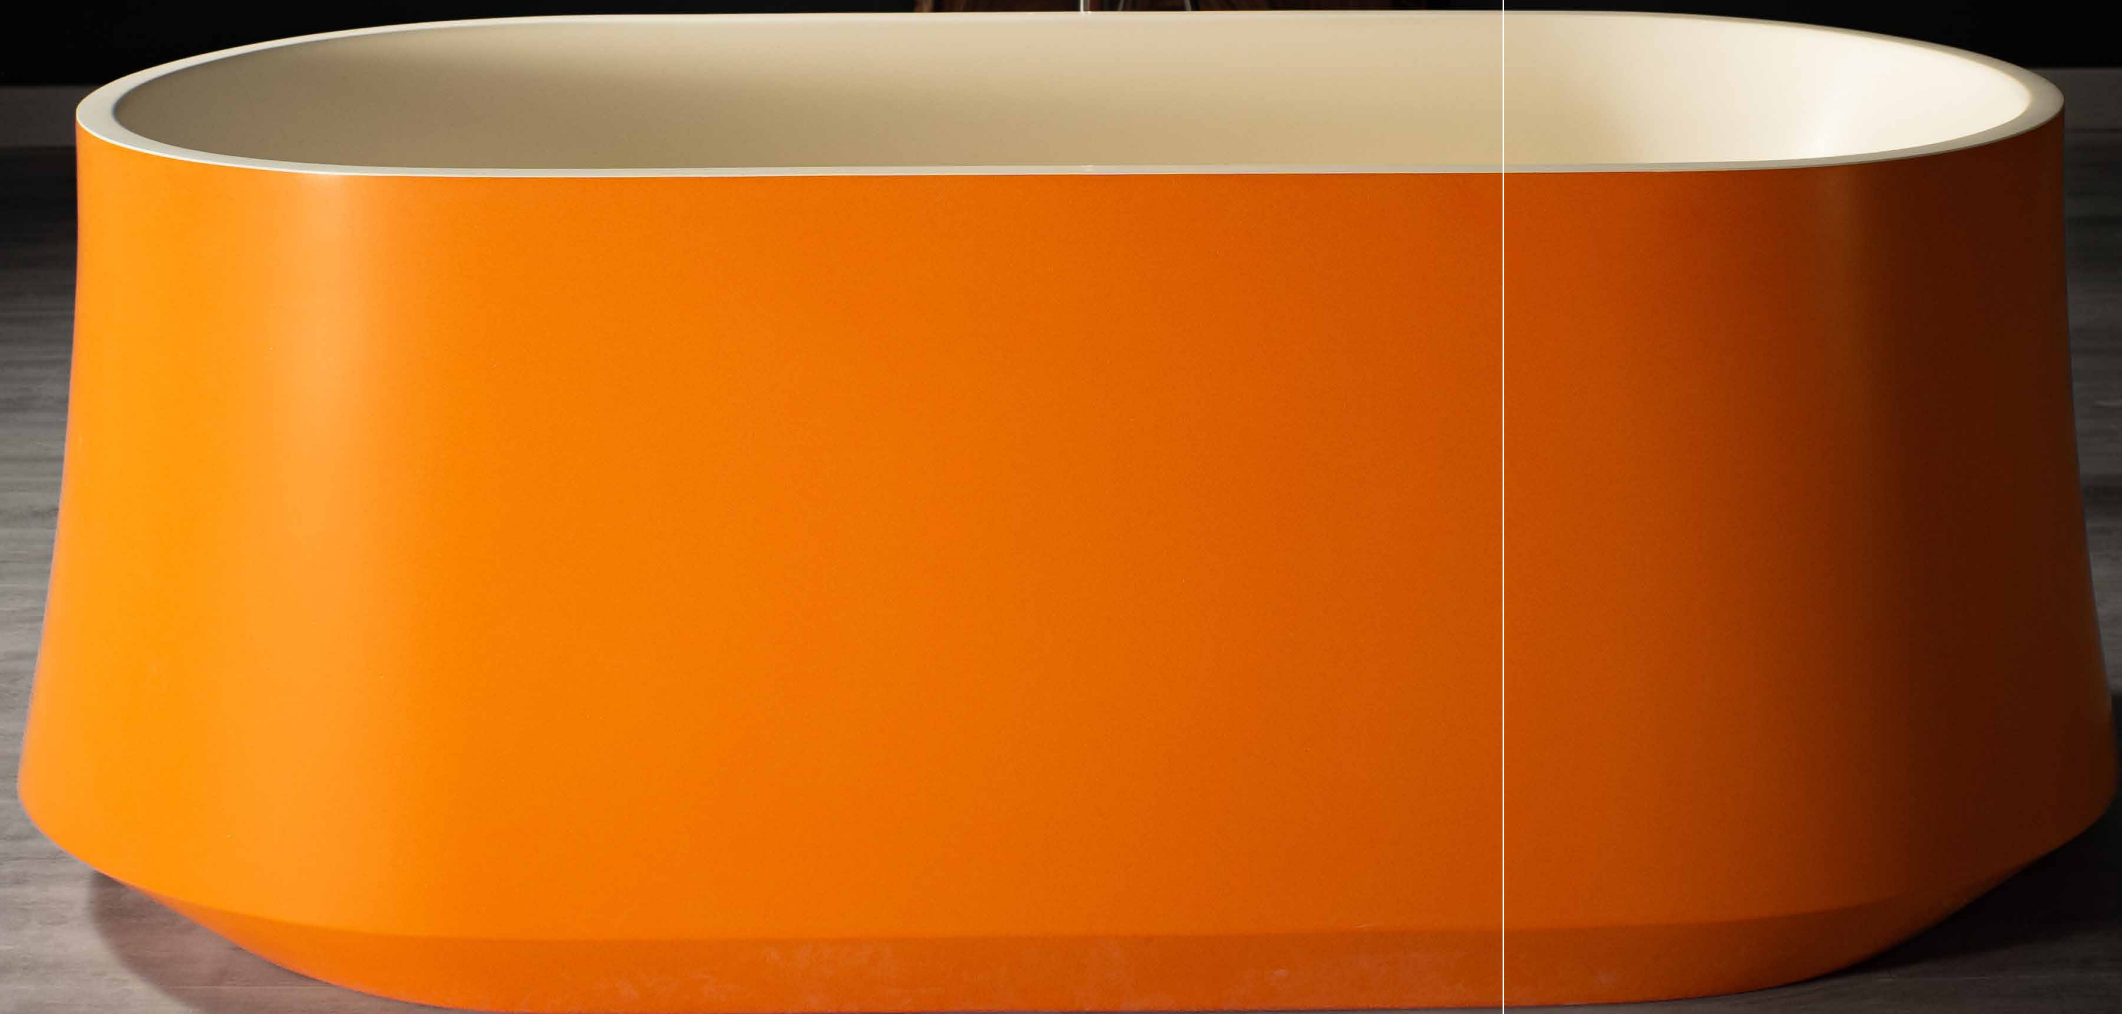

Danielle

COLLECTION: SOPH-D1T FreeStanding Bathtub

- Dimension: • 1675mm x 838mm x 610mm
- Weight: • 129 kg
- Water Depth to Overflow: • 430mm
- Water Capacity: • 224 L
- Available Options: • Colour Dua (as shown)