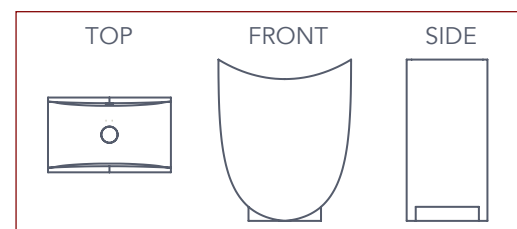

SOPH-S1FB

FreeStanding Basin

Standard Drain Opening:

Dimension:

Basin depth:

Available Options:

- Obscure Drain Opening
- 750mm x 460mm x 910mm
- 190mm
- Colour Dua

* Obscure drain opening requires a drop-in drain.

* Bottom cutout for in-floor plumbing. Specify for in-wall plumbing.