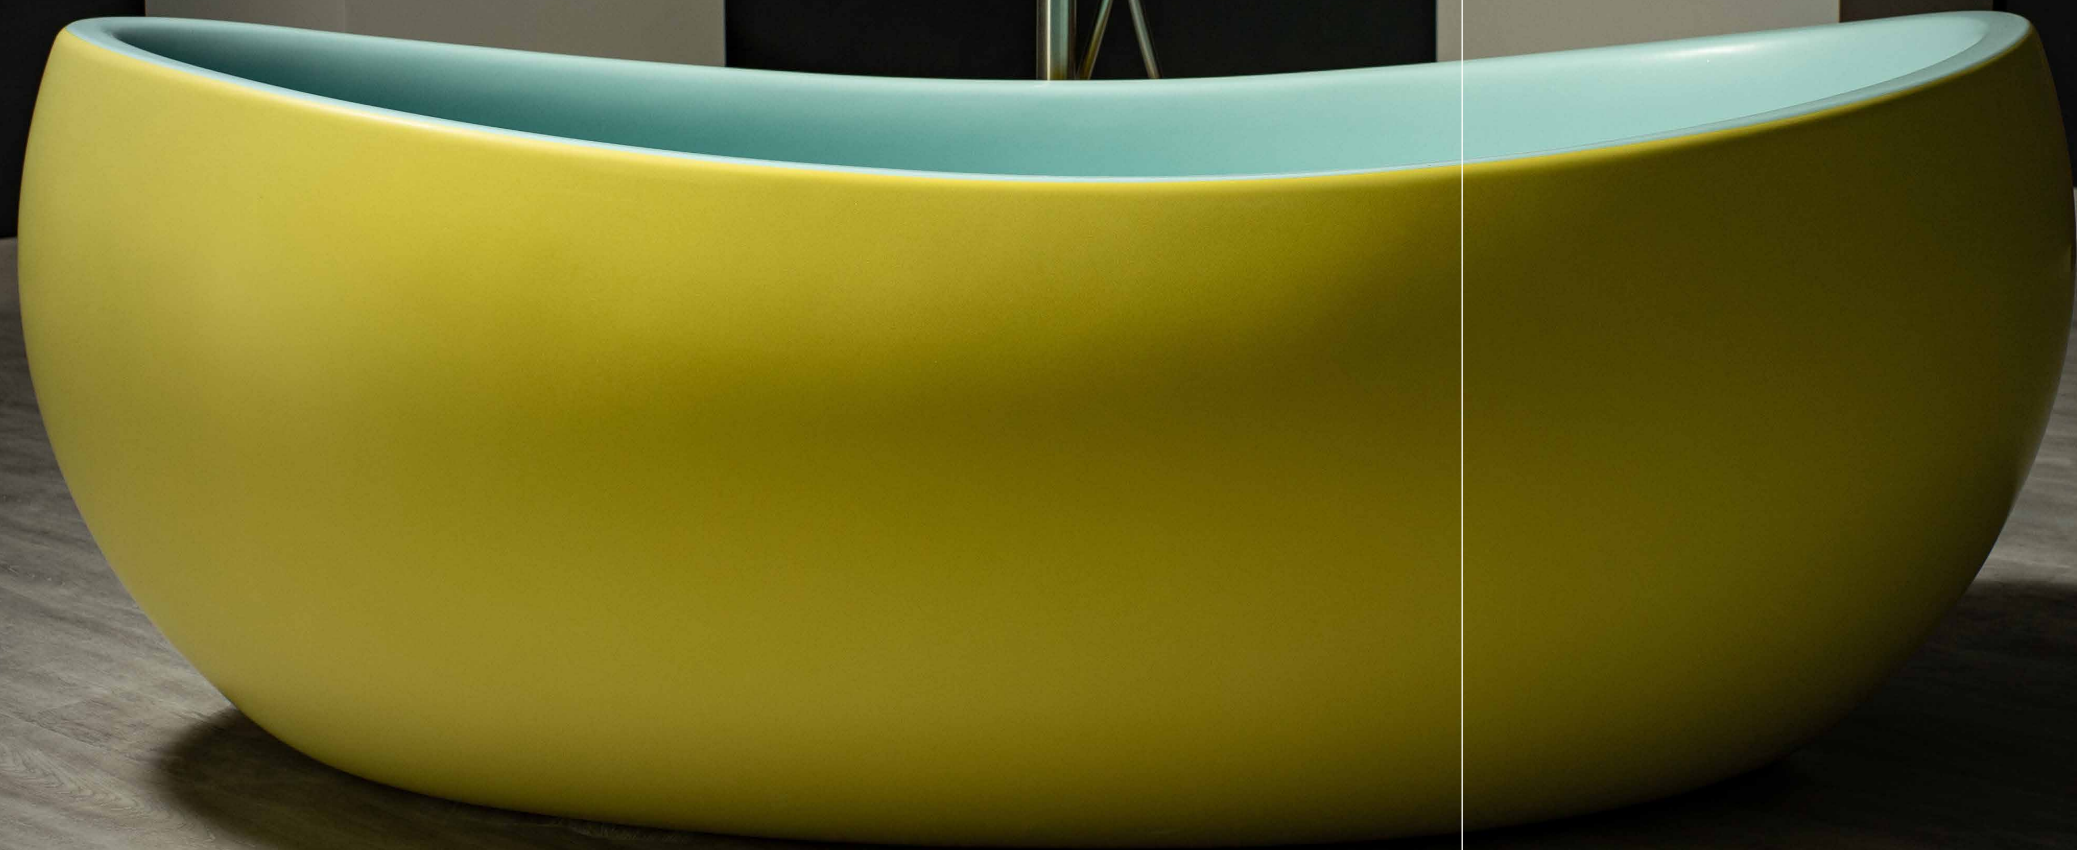

- Obscure drain opening
- 570mm x 390mm x 180mm
- 120mm
- Colour Dua

Marina

COLLECTION: SOPH-M2T FreeStanding Bathtub

- Dimension: • 1780mm x 1020mm x 655mm
- Weight: • 134 kg
- Water Depth to Overflow: • 385mm
- Water Capacity: • 269 L
- Available Options: • Colour Dua (as shown)