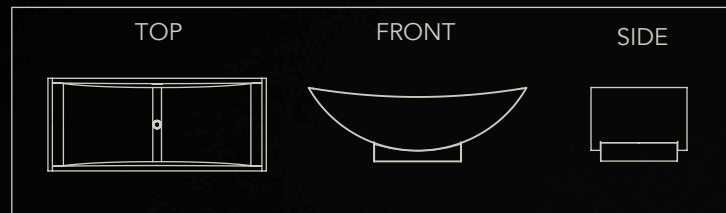

* Obscure drain opening requires a drop-in drain.

- Obscure drain opening
- 600mm x 360mm x 128mm
- 88mm
- Colour Dua (as shown)

Serene

COLLECTION: SOPH-S1T FreeStanding Bathtub

- Dimension: • 1778mm x 760mm x 610mm
 Weight: • 115 kg
 Water Depth to Overflow: • 365mm
 Water Capacity: • 239 L
 Available Options: • Colour Dua (as shown)