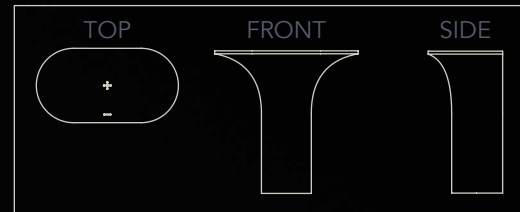

SOPH-A1FB

FreeStanding Basin

Standard Drain:

Dimension:

Basin depth:

Available Options:

- SOPHSTONE + Drain
- 920mm x 482mm x 914mm
- 150mm
- Colour Dua

* SOPHSTONE + drain has an integrated 1-1/2" treaded p-trap adapter.

* Rear cutout for in-wall plumbing.

SOPH-A1V

Vessel Sink

Standard Drain Opening:

- Drop-in drain opening
- 600mm x 380mm x 180mm
- 150mm
- Colour Dua

Dimension:

Basin depth:

Available Options: