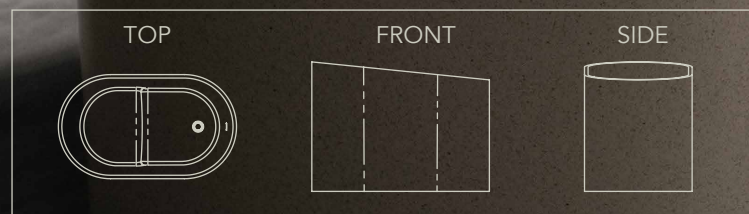

Christoph Collection

The SOPHSTONE Ofuro is our unique design twist on the traditional Japanese soaking tub. Culturally significant, bathing is a ritual of cleansing the body and soul. Immersing yourself, restoring energy and well being. Ofuro key aspects:

- Unique Design
- Natural sitting position
- Small Footprint

SOPH-C1TO

Ofuro FreeStanding Bathtub

Dimension:	• 1295mm x 760mm x 915mm
Weight:	• 148 kg
Water Depth to Overflow:	• 595mm
Water Capacity:	• 231 L
Available Options:	• Colour Dua