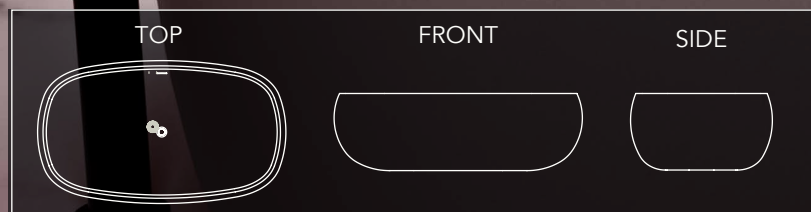

- 114mm

Available Options:

- Colour Dua

* Obscure drain opening requires a drop-in drain.

Mason

COLLECTION: SOPH-M6T FreeStanding Bathtub

- Dimension: • 1705mm x 940mm x 580mm
- Weight: • 132 kg
- Water Depth to Overflow: • 410mm
- Water Capacity: • 273 L
- Available Options: • Colour Dua (as shown)