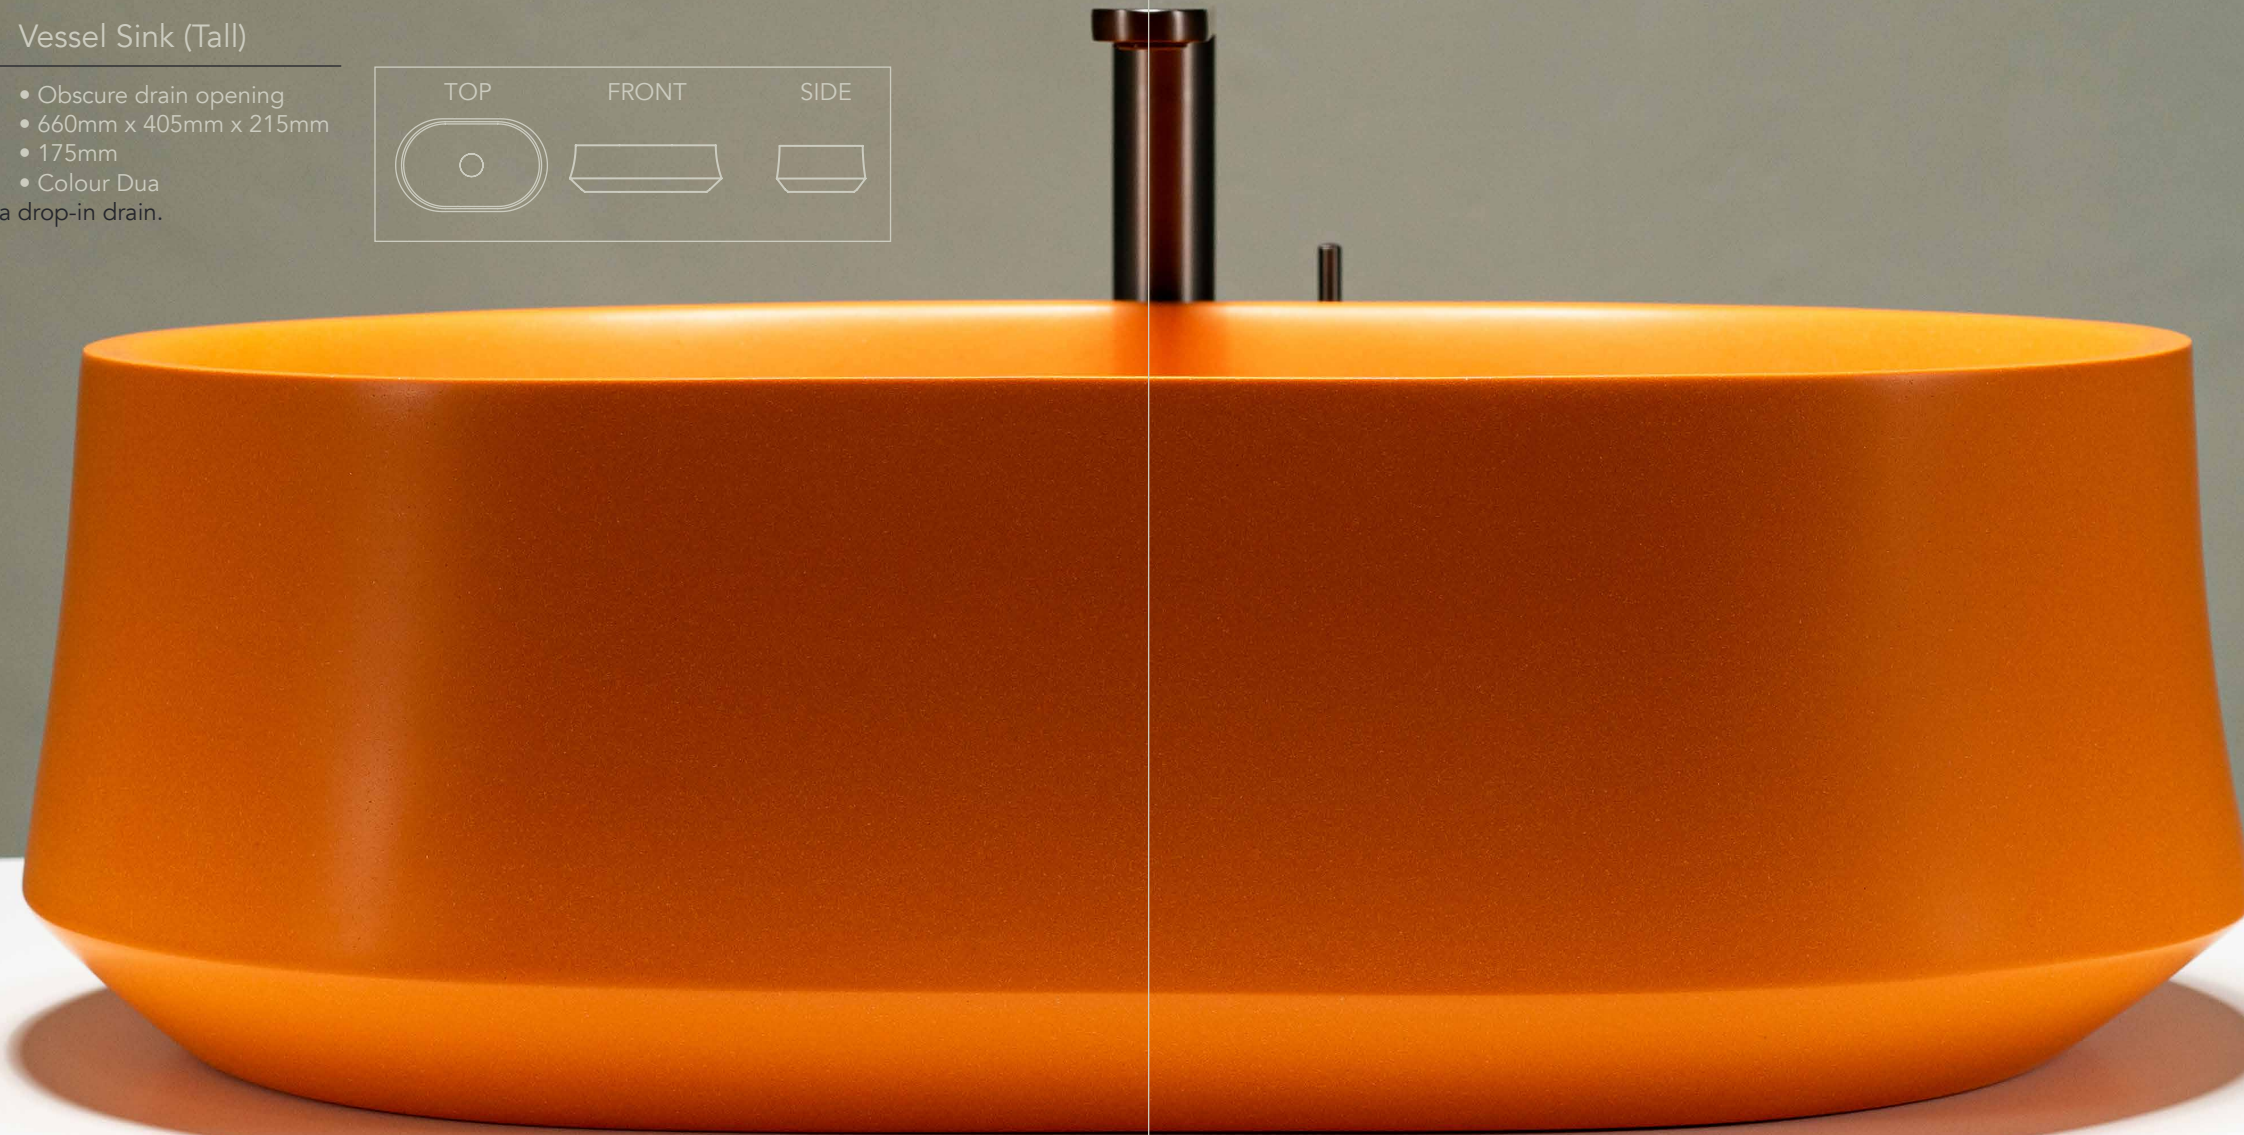

- Obscure drain opening
- 645mm x 405mm x 110mm
- 70mm
- Colour Dua

SOPH-D1VT

Vessel Sink (Tall)

Standard Drain Opening:
Dimension:
Basin depth:
Available Options:
* Obscure drain opening requires a drop-in drain.

- Obscure drain opening
- 660mm x 405mm x 215mm
- 175mm
- Colour Dua

SOPH-D1V
Vessel Sink

SOPH-D1VT
Vessel Sink (Tall)

Elizabeth

COLLECTION: SOPH-E1T FreeStanding Bathtub

- Dimension: • 1920mm x 1060mm x 600mm
- Weight: • 155 kg
- Water Depth to Overflow: • 430mm
- Water Capacity: • 315 L
- Available Options: • Colour Dua