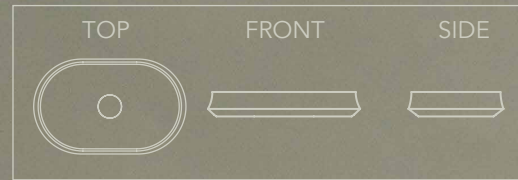

Danielle Collection

SOPH-D1FB

FreeStanding Basin

Standard Drain Opening:

Dimension:

Basin depth:

Available Options:

- Obscure Drain Opening
- 711mm x 457mm x 914mm
- 127mm
- Colour Dua

* Obscure drain opening requires a drop-in drain.

* Bottom cutout for in-floor plumbing. Specify for in-wall plumbing.

SOPH-D1V

Vessel Sink (Short)

Standard Drain Opening:
Dimension:
Basin depth:
Available Options:
* Obscure drain opening requires a drop-in drain.

- Obscure drain opening
- 645mm x 405mm x 110mm
- 70mm
- Colour Dua

SOPH-D1VT

Vessel Sink (Tall)

Standard Drain Opening:
Dimension:
Basin depth:
Available Options:
* Obscure drain opening requires a drop-in drain.