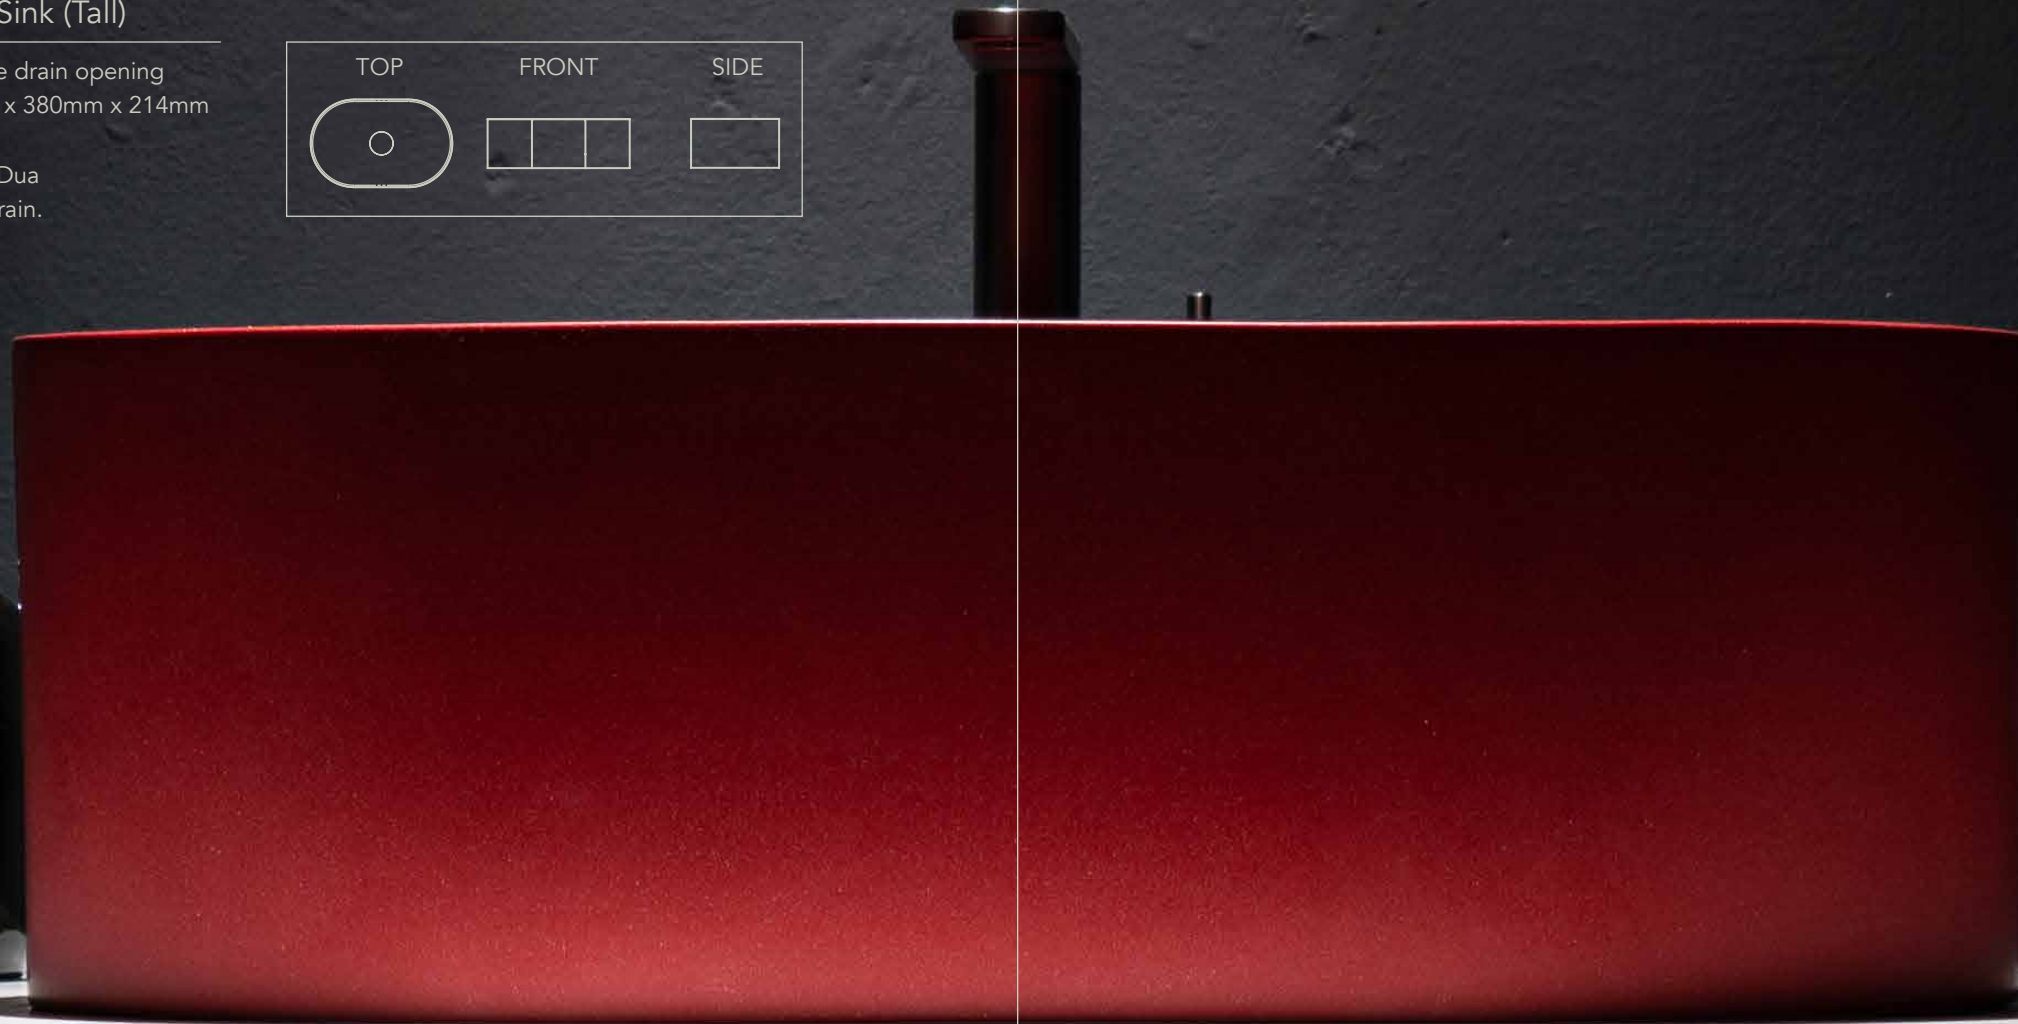

SOPH-C1V

Vessel Sink (Short)

Standard Drain Opening:

- Obscure drain opening

Dimension:

- 610mm x 380mm x 140mm

Basin depth:

- 98mm

Available Options:

- Colour Dua (as shown)

* Obscure drain opening requires a drop-in drain.

SOPH-C1VT

Vessel Sink (Tall)

Standard Drain Opening:

- Obscure drain opening

Dimension:

- 610mm x 380mm x 214mm

Basin depth:

- 175mm

Available Options:

- Colour Dua

* Obscure drain opening requires a drop-in drain.

SOPH-C1V
Vessel Sink (Short)