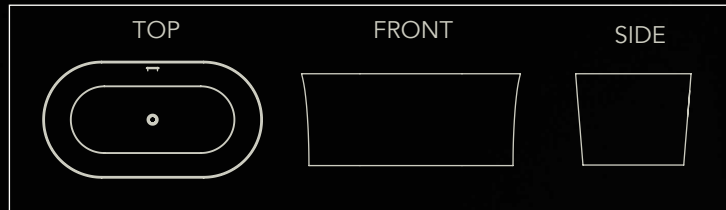

Basin depth:

Available Options:

* Obscure drain opening requires a drop-in drain.

- Obscure drain opening
- 510mm x 355mm x 130mm
- 90mm
- Colour Dua

Phoenix

COLLECTION: SOPH-P1T FreeStanding Bathtub

- Dimension: • 1500mm x 800mm x 625mm
- Weight: • 137 kg
- Water Depth to Overflow: • 465mm
- Water Capacity: • 303 L
- Available Options: • Colour Dua