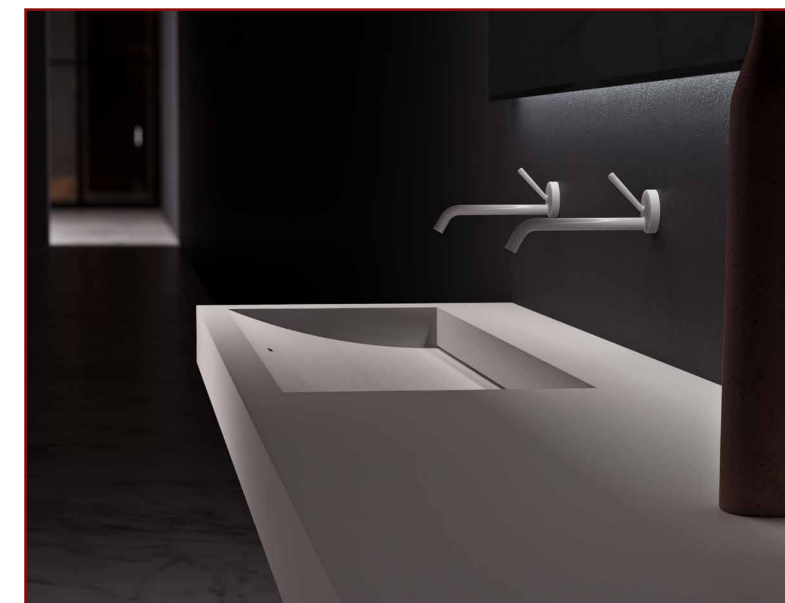

Bespoke

Division

The SOPHSTONE Bespoke Division is devoted to assisting designers, architects, project managers, specifiers, developers, and consultants in turning their most creative ideas into reality – from private estates to large scale resort projects – creating Exclusive Bathware that will define the space.

- *Exclusivity*
- *Personalized Service*
- *Concept to completion*
- *Meeting project deadlines*
- *International Consulting Team*