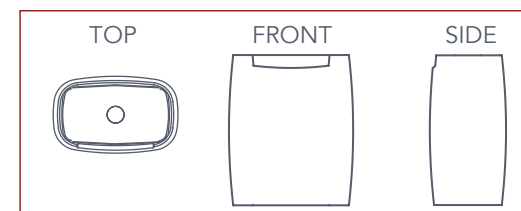

SOPH-M6FB

FreeStanding Basin

Standard Drain Opening:

Dimension:

Basin depth:

Available Options:

- Obscure Drain Opening
- 737mm x 457mm x 889mm
- 102mm
- Colour Dua (as shown)

* Obscure drain opening requires a drop-in drain.

* Bottom cutout for in-floor plumbing. Specify for in-wall plumbing.