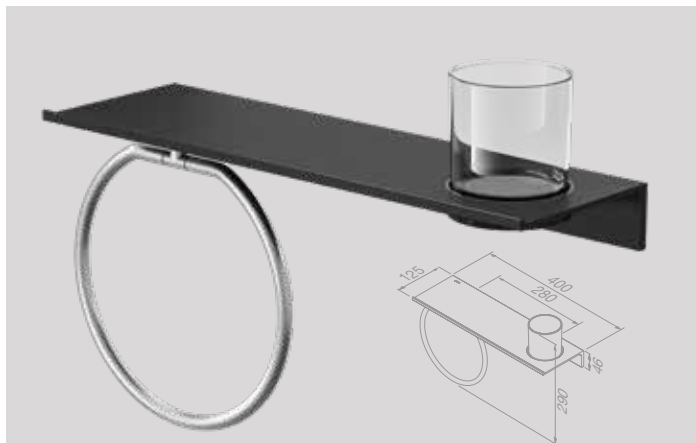

Planchet 28 cm met toiletrolhouder zonder klep dubbel (Black/Brushed stainless steel)
Bathroom shelf 28 cm with toilet roll holder without cover double (Black/Brushed stainless steel)
 918212-05-280

Planchet 28 cm en zeepdispenser 200 ml met handdoekhaak (Black/Brushed stainless steel)
Bathroom shelf 28 cm with towel hook and soap dispenser 200 ml (Black/Brushed stainless steel)
 918216-05-280

Planchet 28 cm met toiletrolhouder zonder klep dubbel (Black/Chrome)
Bathroom shelf 28 cm with toilet roll holder without cover double (Black/Chrome)
 918212-02-280

Leev Gecombineerde planchetten | Modular bathroom shelves