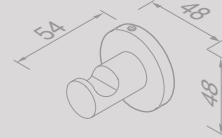

Handdoekhaak
Towel hook
916567-02