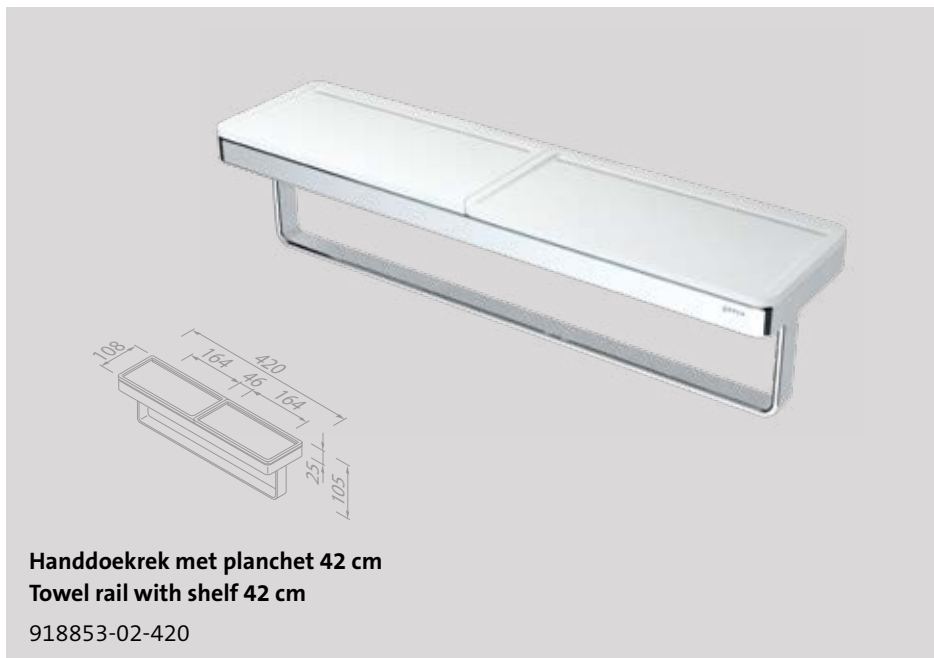

Reserveonderdelen

De reserveonderdelen van de Frame Chrome/White-serie zijn te vinden in het hoofdstuk 'Reserveonderdelen' op pagina 244.

Spare parts

Spare parts of the Frame Chrome/White collection can be found in the chapter 'Spare parts' on page 244.