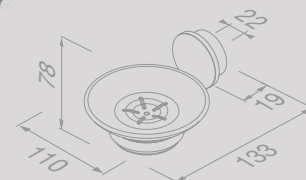

Zeephouder met schaal
Soap holder with glass

917203-09

Douchemand 25 cm
Shower basket 25 cm

917214-09

Handdoekhaak klein
Towel hook small

917213-09

Opal Brushed metal black

Reserveonderdelen