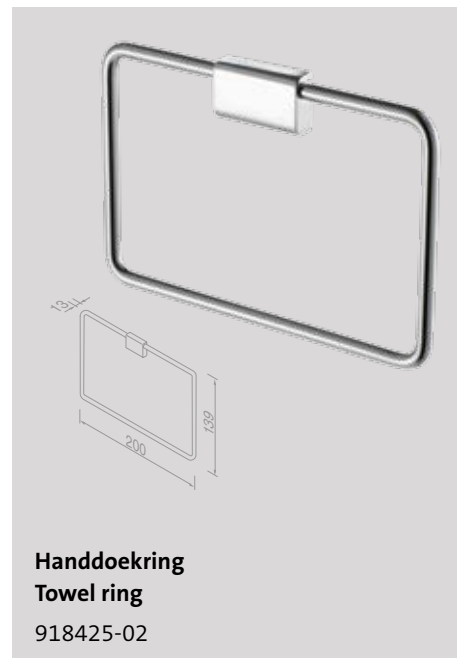

Reserveonderdelen
De reserveonderdelen van de AIM-serie zijn te vinden in het hoofdstuk 'Reserveonderdelen' op pagina 244.

Spare parts
Spare parts of the AIM collection can be found in the chapter 'Spare parts' on page 244.