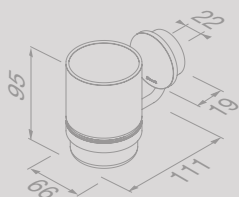

Glashouder met glas
Glass holder with glass

917202-05