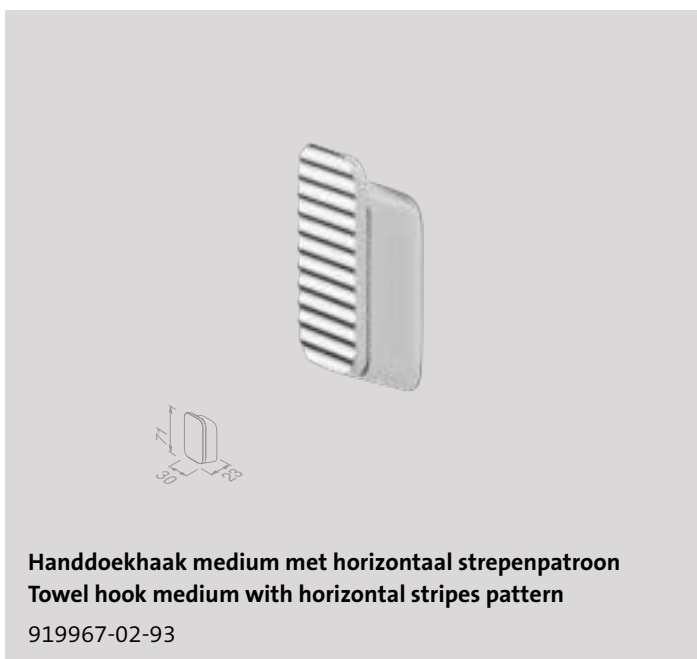

Handdoekrek 1 arm
Towel rail with 1 arm
919919-02

Handdoekkring
Towel ring
919904-02

Shift Chrome