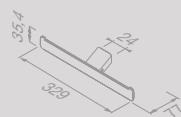

Toiletrolhouder dubbel
Toilet roll holder double

919918-02