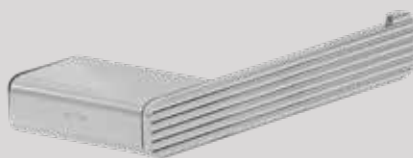

919909-02-R-93