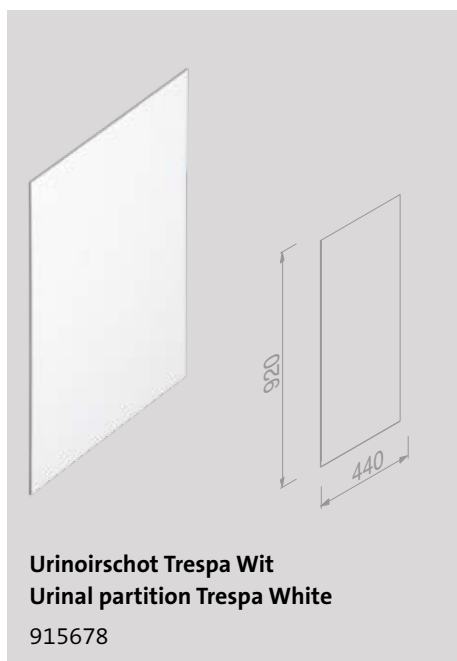

Toiletrolldispenser RVS geborsteld
Triple roll tissue dispenser Brushed stainless steel
911233