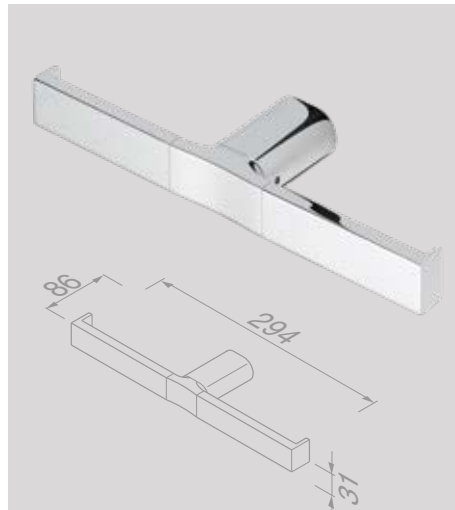

Toiletrolhouder met klep (links)
Toilet roll holder with cover (left-handed)

914508-02-L

Toiletrolhouder met klep (rechts)
Toilet roll holder with cover (right-handed)

914508-02-R

Toiletrolhouder dubbel
Toilet roll holder double