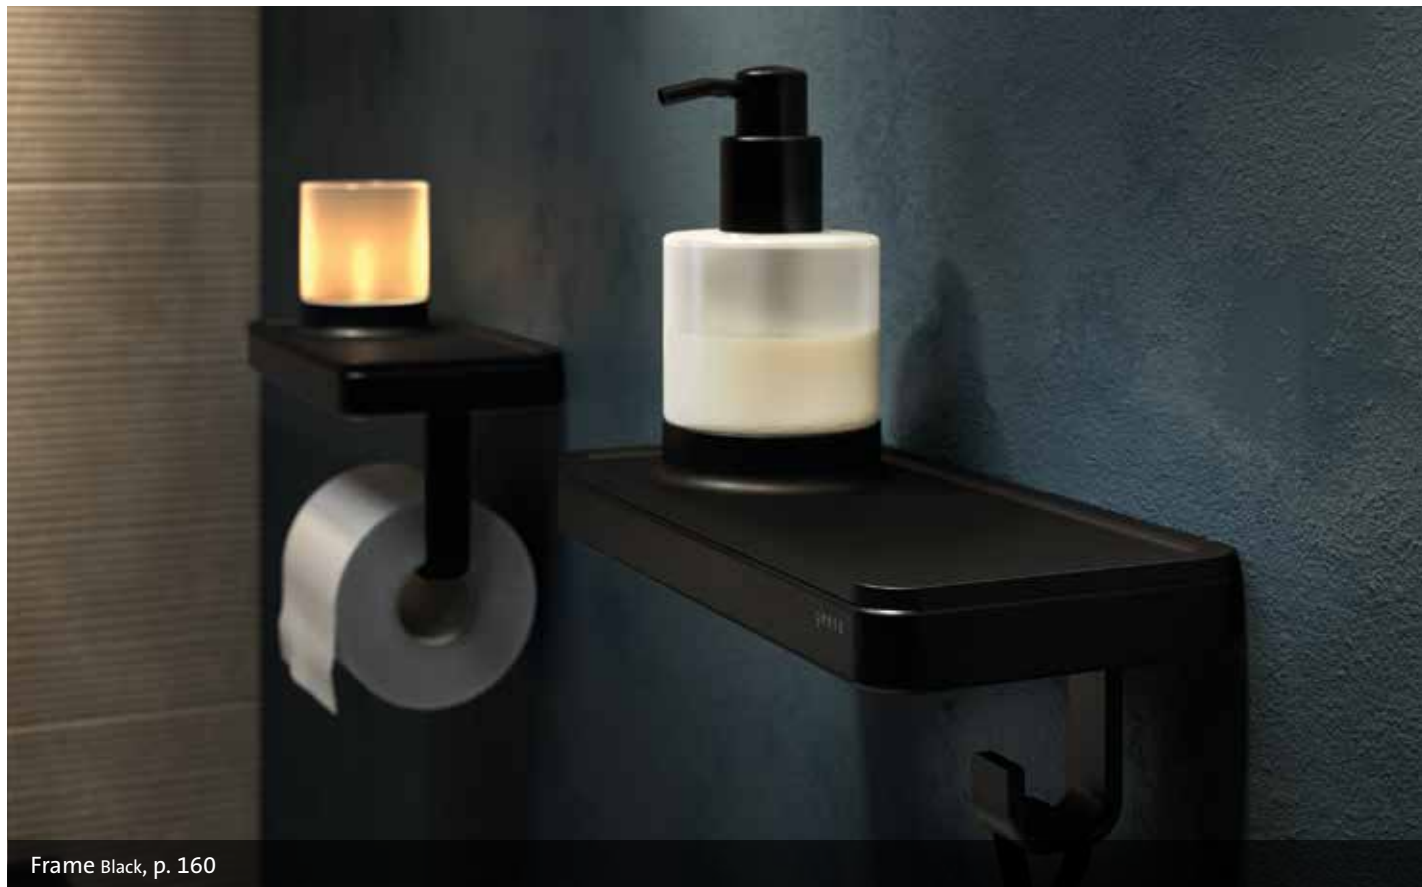

Overzicht collecties | Overview collections

Functional
collections

Series gekenmerkt door producten waar functionaliteit voorop staat.
Series characterised by products where functionality comes first.