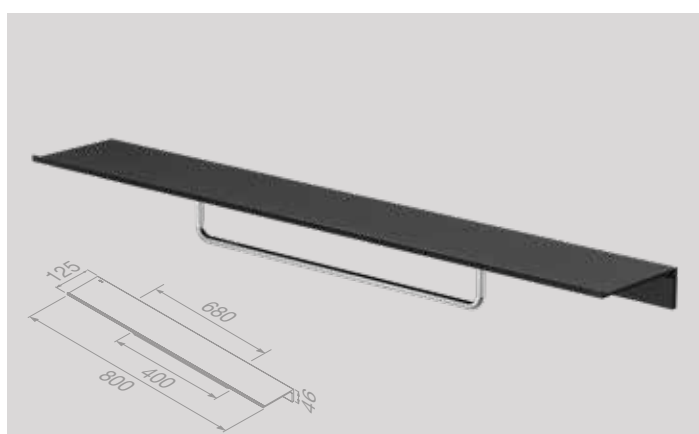

Planchet 80 cm met handdoekrek 40 cm (Black/Chrome)
Bathroom shelf 80 cm with towel rail 40 cm (Black/Chrome)

918207-02-800

Reserveonderdelen

De reserveonderdelen van de Leev-serie zijn te vinden in het hoofdstuk 'Reserveonderdelen' op pagina 237.

Spare parts

Spare parts of the Leev collection can be found in the chapter 'Spare parts' on page 237.