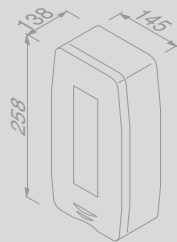

Handdroger 1100 W Wit
Hand dryer 1100 W White
916450