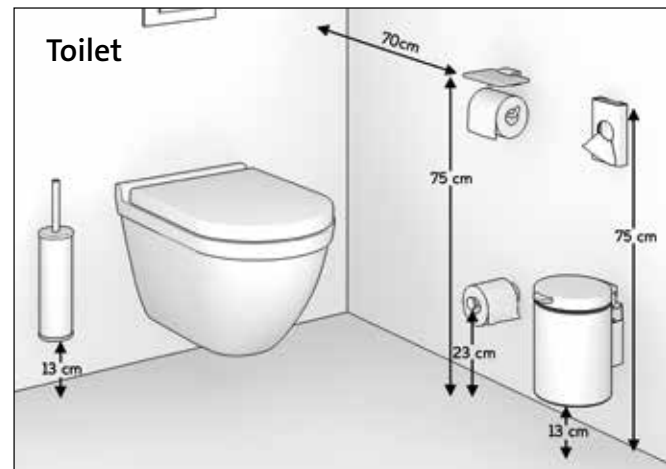

Mounting heights

Our accessories are designed to last a lifetime. They form the perfect balance between quality, functionality and design. In order to optimally enjoy our products, we provide a mounting height advice. The sizes and heights indicated are based on an average length of 1.78 m.