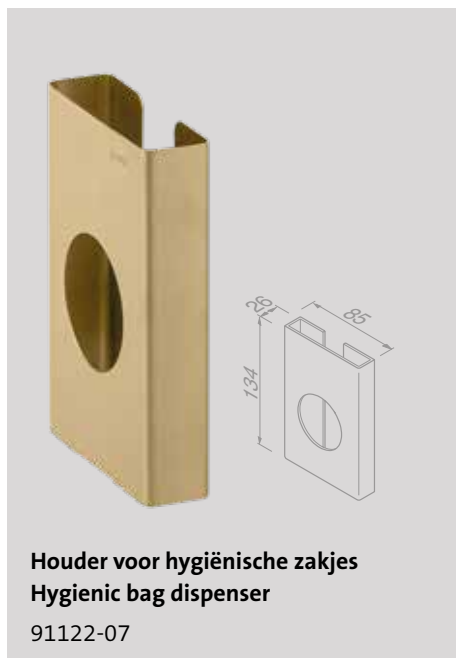

Zeepdispenser 200 ml
Soap dispenser 200 ml

Houder voor hygiënische zakjes
Hygienic bag dispenser

91122-07