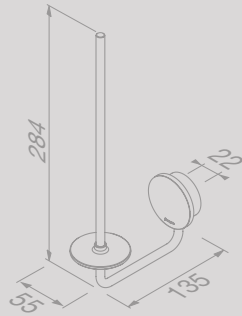

Reserverolhouder
Spare toilet roll holder
917212-07