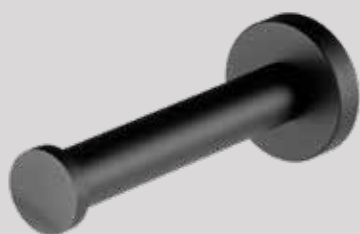

Reserverolhouder
Spare toilet roll holder

916512-06