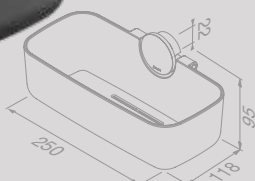

Zeephouder met schaal
Soap holder with glass

917203-05

Douchemand 25 cm
Shower basket 25 cm

917214-05

Handdoekhaak klein
Towel hook small

917213-05

Opal Brushed stainless steel

Handdoekhaak groot
Towel hook large