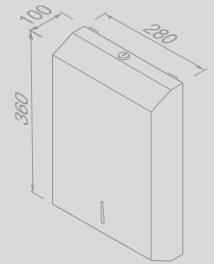

Handdoekdispenser RVS geborsteld
Paper towel dispenser Brushed stainless steel
911231