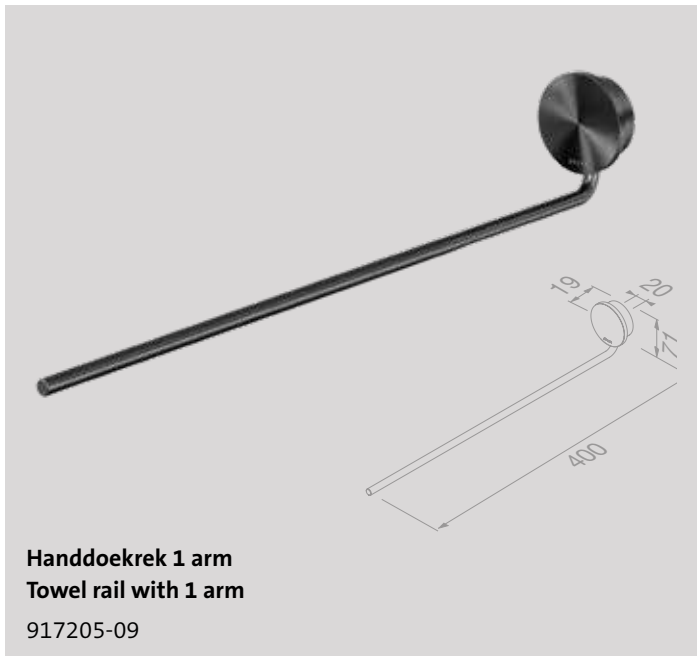

Zeephouder met schaal
Soap holder with glass

917203-09

Douchemand 25 cm
Shower basket 25 cm

917214-09

Handdoekhaak klein
Towel hook small

917213-09

Opal Brushed metal black

Reserveonderdelen