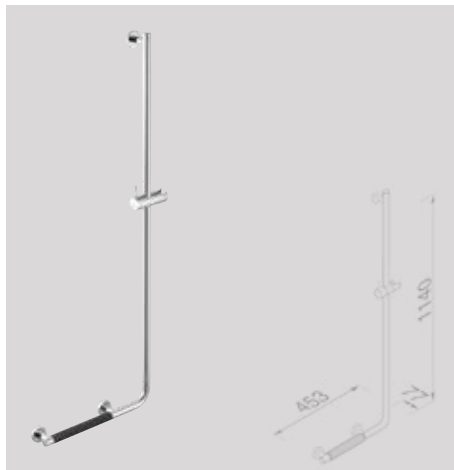

Comfort & Safety Chrome