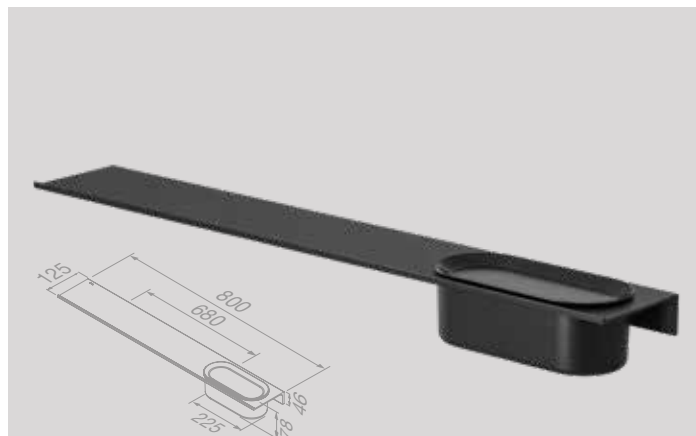

Planchet 80 cm met douchemand 22,5 cm (Black)
Bathroom shelf 80 cm with shower basket 22.5 cm (Black)

918220-06-800