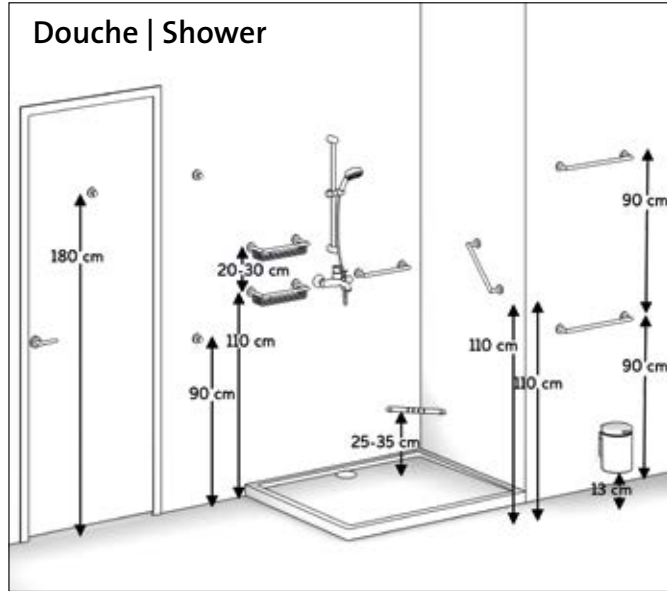

Mounting heights

Our accessories are designed to last a lifetime. They form the perfect balance between quality, functionality and design. In order to optimally enjoy our products, we provide a mounting height advice. The sizes and heights indicated are based on an average length of 1.78 m.