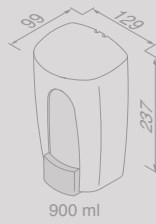

Zeepdispenser 900 ml RVS geborsteld
Soap dispenser 900 ml Brushed stainless steel
911217-05