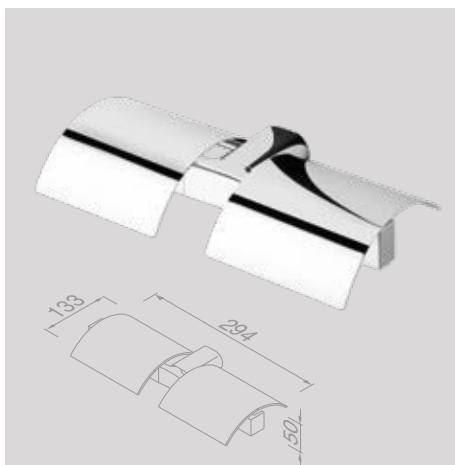

Toiletrolhouder met klep dubbel
Toilet roll holder with cover double

914519-02