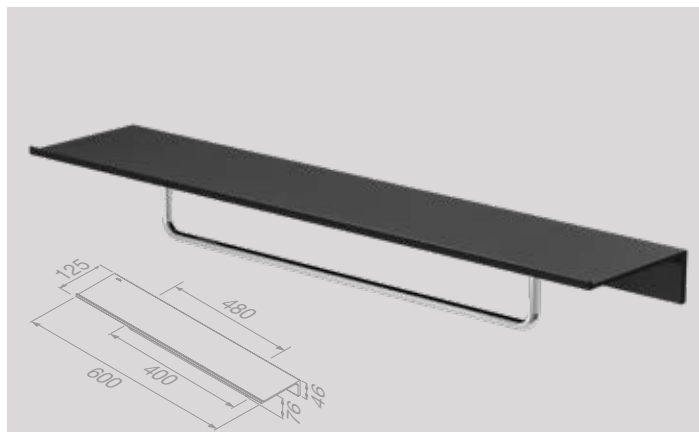

Leev Gecombineerde planchetten | Modular bathroom shelves

Planchet 60 cm met handdoekrek 40 cm (Black/Chrome)
Bathroom shelf 60 cm with towel rail 40 cm (Black/Chrome)

918207-02-600