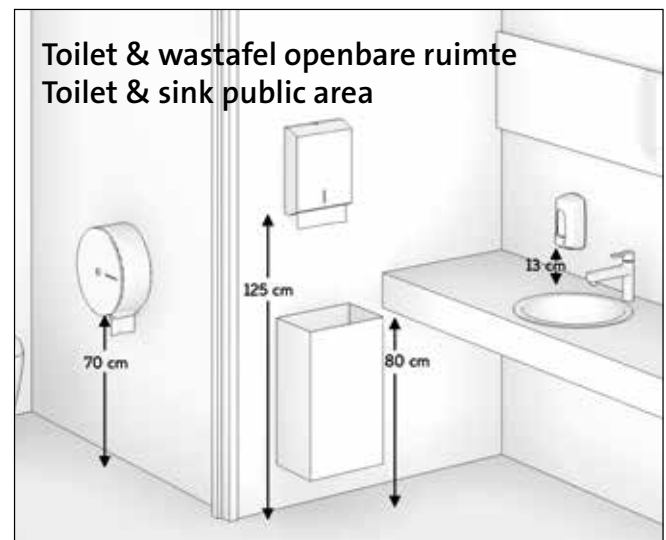

Mounting heights

Our accessories are designed to last a lifetime. They form the perfect balance between quality, functionality and design. In order to optimally enjoy our products, we provide a mounting height advice. The sizes and heights indicated are based on an average length of 1.78 m.