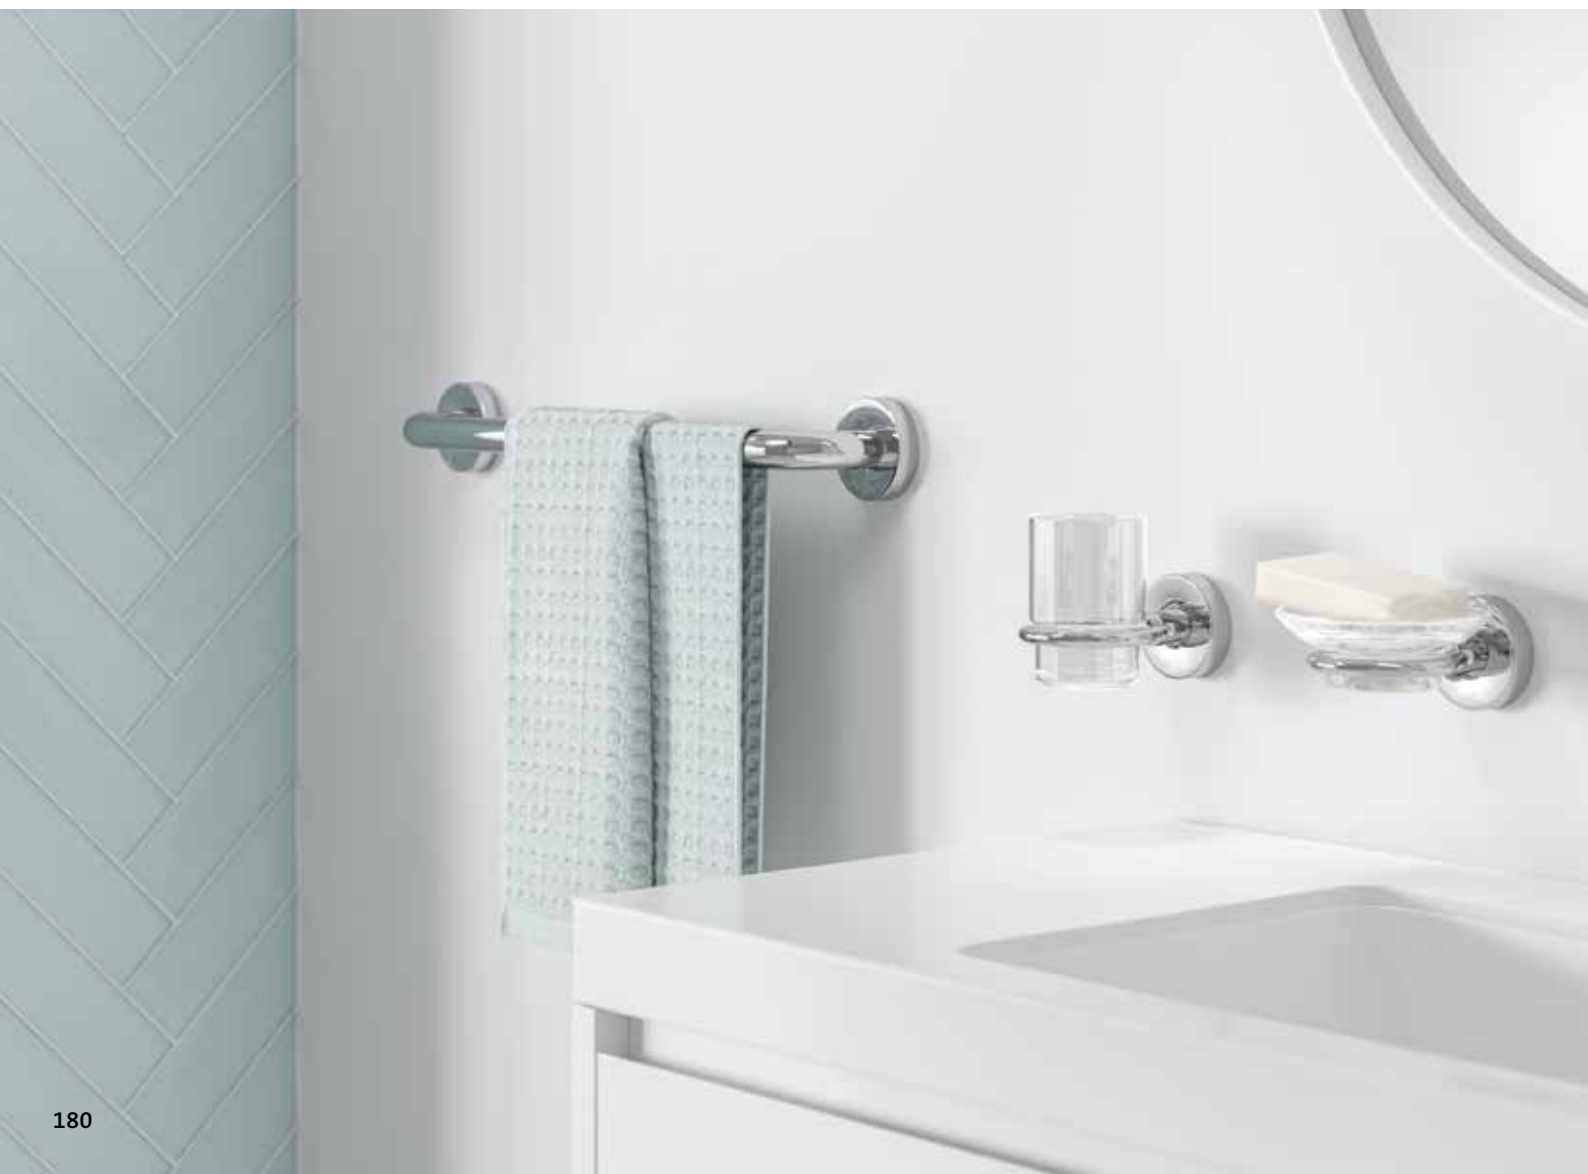

Luna is perhaps Geesa's most timeless collection. The accessories in the range are strictly functional. Compliments to the designer who succeeded in developing a design that leads your focus directly to the other parts of the bathroom.