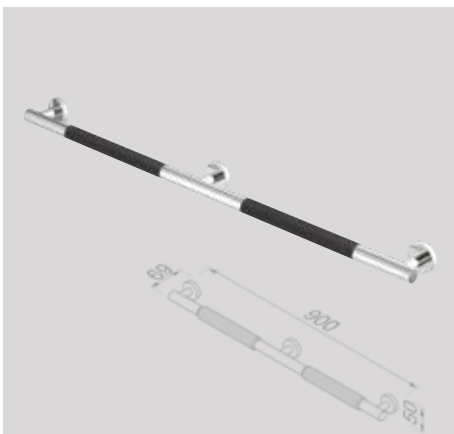

Wandbeugel 45 cm (inclusief antislip handvat)
Grab rail 45 cm (non-slip handle included)
915807-62-45