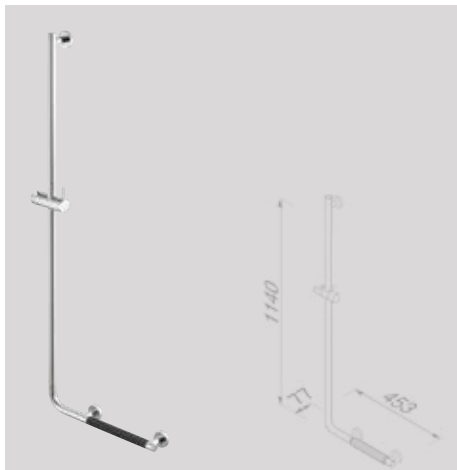

Comfort & Safety Chrome