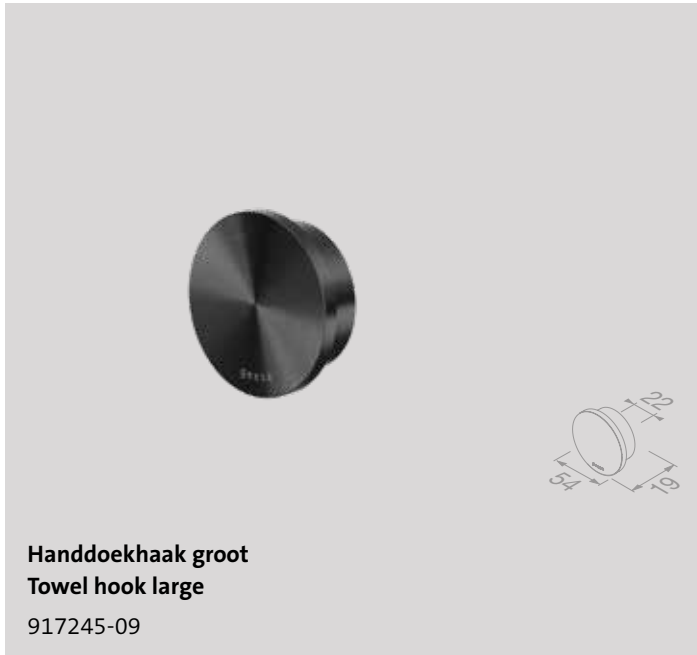

Zeephouder met schaal
Soap holder with glass

917203-09

Douchemand 25 cm
Shower basket 25 cm

917214-09

Handdoekhaak klein
Towel hook small

917213-09

Opal Brushed metal black

Reserveonderdelen