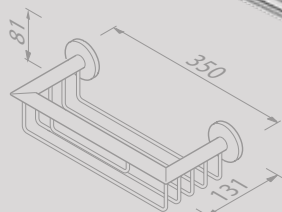

Zeephouder
Soap holder
916558-02

Zeephouder vrijstaand
Soap holder freestanding
916532-02

Douchemand 30 cm
Shower basket 30 cm
916514-02-30

Planchet 35 cm
Bathroom shelf 35 cm
916501-02-35

Planchet 60 cm
Bathroom shelf 60 cm
916546-02