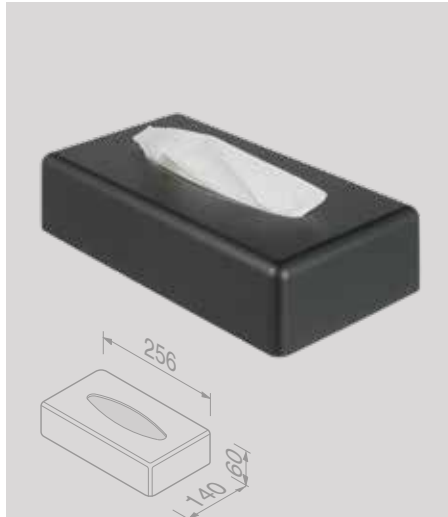

Tissuehouder vrijstaand / muurbevestiging Zwart
Tissue dispenser freestanding / wall-mounted Black
911210-06