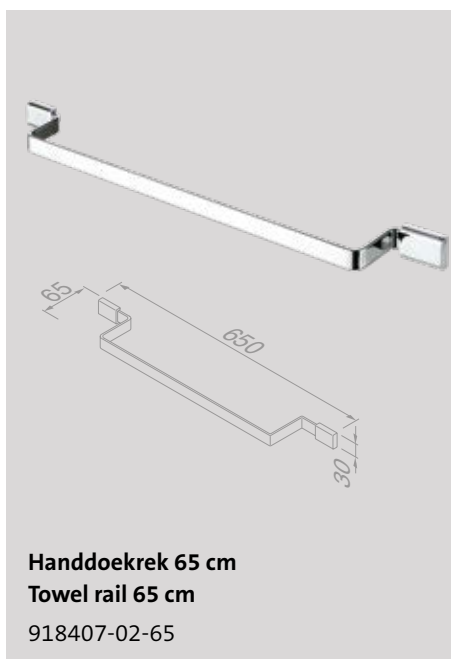

Reserveonderdelen
De reserveonderdelen van de AIM-serie zijn te vinden in het hoofdstuk 'Reserveonderdelen' op pagina 244.

Spare parts
Spare parts of the AIM collection can be found in the chapter 'Spare parts' on page 244.