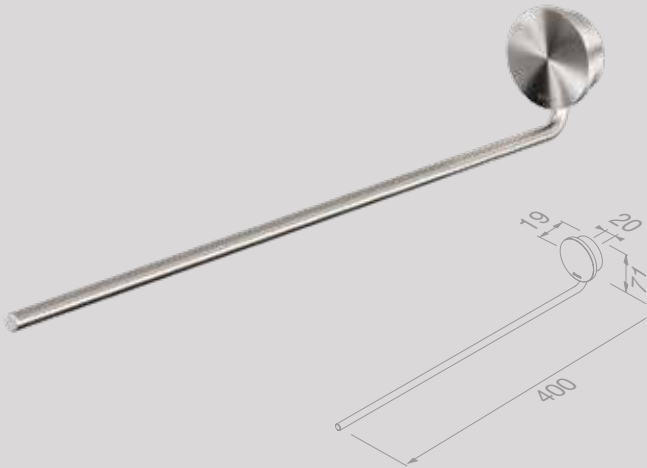

Handdoekrek 1 arm
Towel rail with 1 arm

917205-05