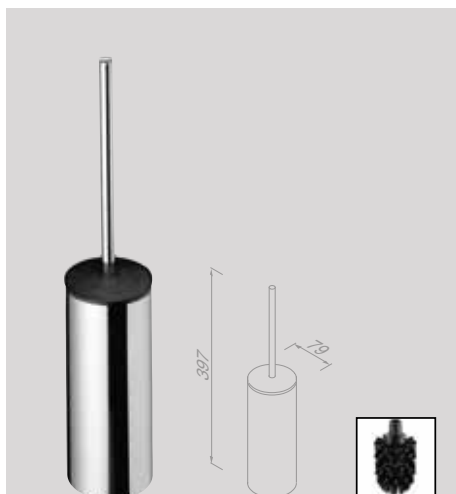

Toiletborstel met houder muurbevestiging
Toilet brush and holder wall-mounted

914511-02