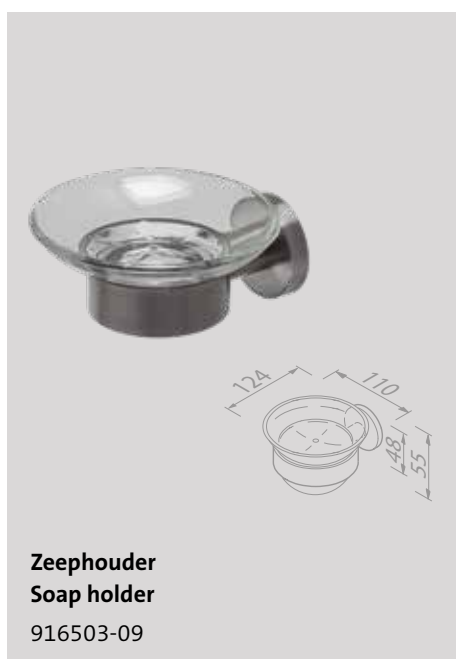

Nemox Brushed metal black