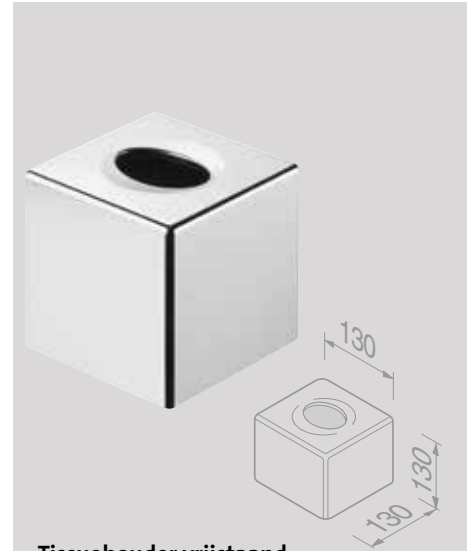

Tissuehouder vrijstaand
Tissue dispenser freestanding
 911211-02

Tissuehouder vrijstaand Zwart
Tissue dispenser freestanding Black
 911211-06

Planchet 55 cm
Bathroom shelf 55 cm
 915301-02

Zeephouder 17 cm
Soap holder 17 cm
 915314-02