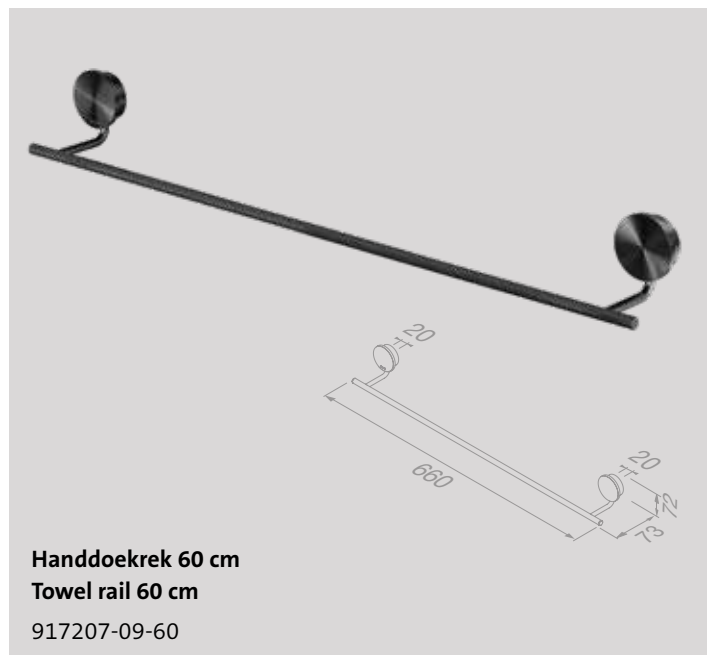

Zeephouder met schaal
Soap holder with glass

917203-09

Douchemand 25 cm
Shower basket 25 cm

917214-09

Handdoekhaak klein
Towel hook small

917213-09

Opal Brushed metal black

Reserveonderdelen