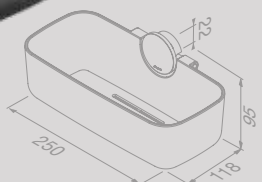

Zeephouder met schaal
Soap holder with glass

917203-09

Douchemand 25 cm
Shower basket 25 cm

917214-09

Handdoekhaak klein
Towel hook small

917213-09

Opal Brushed metal black

Reserveonderdelen