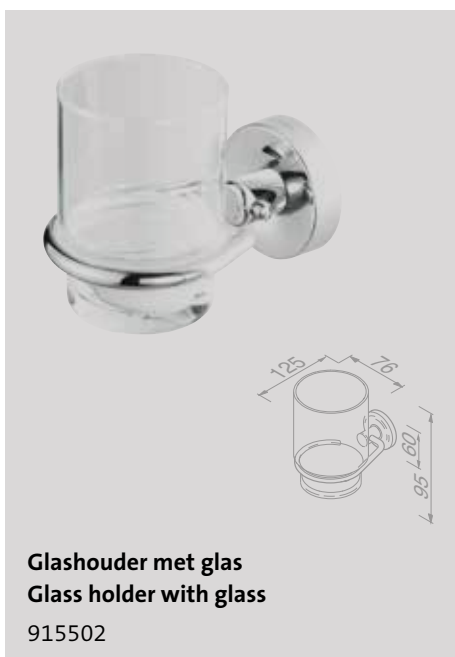

915500-115

Reserverolhouder
Spare toilet roll holder

915518

Zeepdispenser 200 ml
Soap dispenser 200 ml

915516

Glashouder met glas
Glass holder with glass

915502

Zeephouder
Soap holder