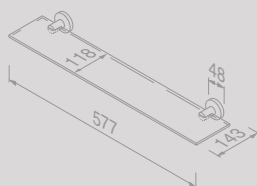

Zeephouder
Soap holder
916558-02

Zeephouder vrijstaand
Soap holder freestanding
916532-02

Douchemand 30 cm
Shower basket 30 cm
916514-02-30

Planchet 35 cm
Bathroom shelf 35 cm
916501-02-35

Planchet 60 cm
Bathroom shelf 60 cm
916546-02