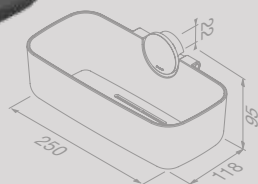

Zeepdispenser 200 ml
Soap dispenser 200 ml
917216-07

200 ml

Glashouder met glas
Glass holder with glass
917202-07

Zeephouder met schaal
Soap holder with glass
917203-07

Douchemand 25 cm
Shower basket 25 cm
917214-07