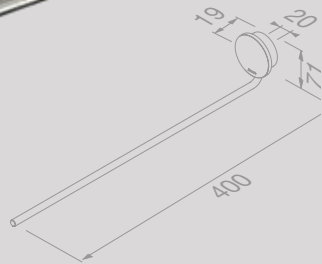

Handdoekrek 1 arm
Towel rail with 1 arm

917205-05