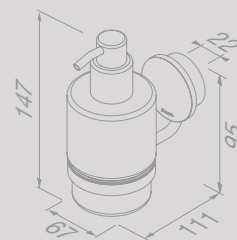

Zeepdispenser 200 ml
Soap dispenser 200 ml

917216-09

200 ml