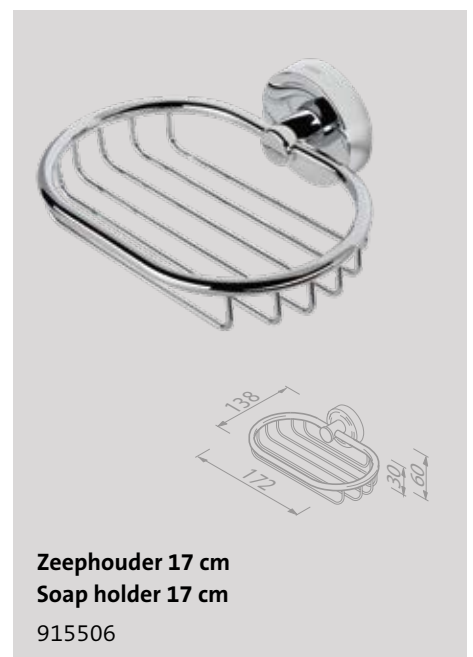

Zeephouder 17 cm
Soap holder 17 cm

915506