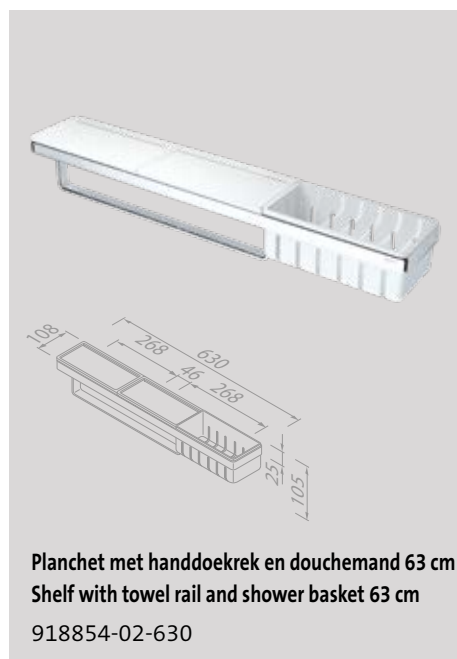

Frame Chrome/White