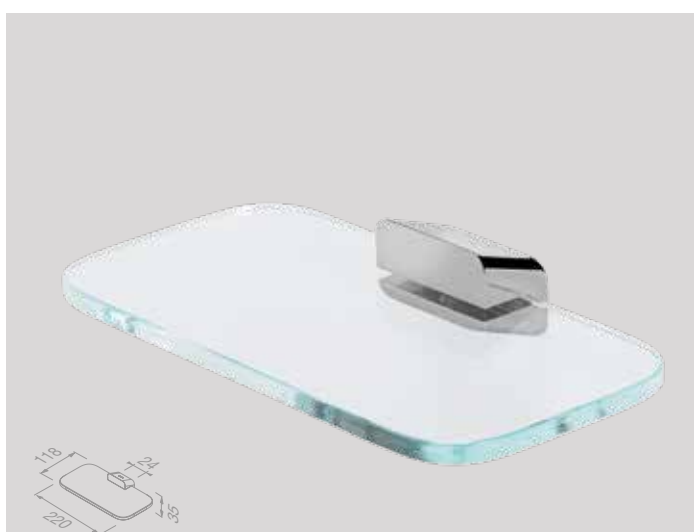

200 ml

Zeepdispenser 200 ml met gesatineerd glas
Soap dispenser 200 ml with frosted glass

919916-02

200 ml

Zeepdispenser 200 ml met gesatineerd glas
Soap dispenser 200 ml with frosted glass

919917-02

Planchet / Zeephouder met transparant glas
Bathroom shelf/ Soap holder with transparent glass