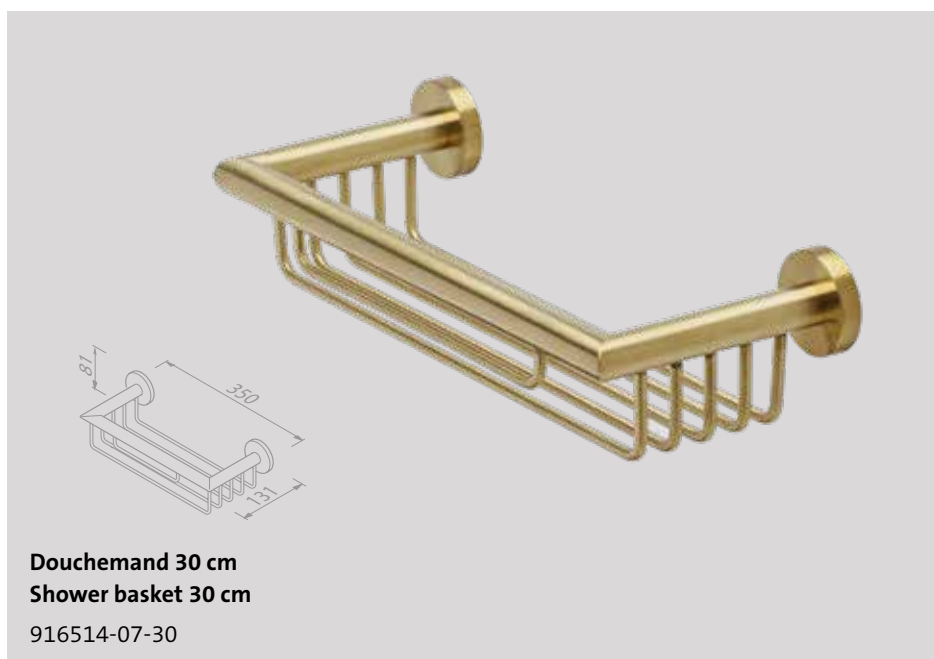

Douchemand 30 cm
Shower basket 30 cm

916514-07-30