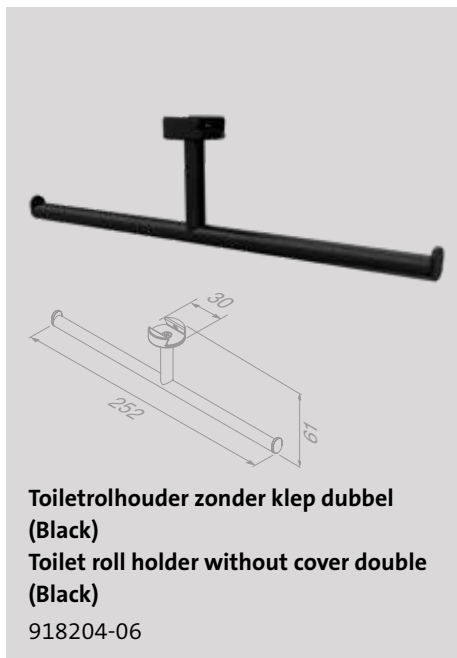

Mix it up

Exclusiviteit, volledig afgestemd op individueel gebruik. De uitwisselbare accessoires combineer je eenvoudig met onze Leev planketjes. Verander naar eigen behoefte, zonder iets aan de basis te veranderen. Idee: kijk eens naar onze tijdloze klassieker Nemox. De Nemox accessoires zijn verkrijgbaar in verschillende kleuren en een perfecte match.

Mix it up

Exclusivity, tailored to individual use. The interchangeable accessories are easy to combine with our Leev bathroom shelves. Transform it as you see fit, without changing the basic design. Tip: take a look at our timeless classic Nemox. The Nemox accessories are available in various colours for a perfect match.