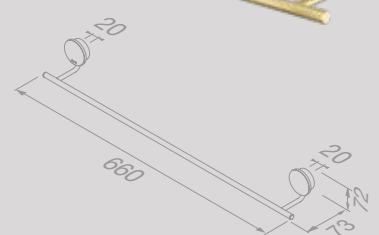

Handdoekrek 60 cm
Towel rail 60 cm

917207-07-60