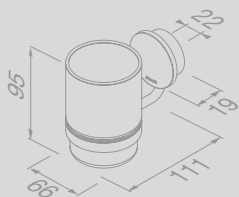

Glashouder met glas
Glass holder with glass

917202-09