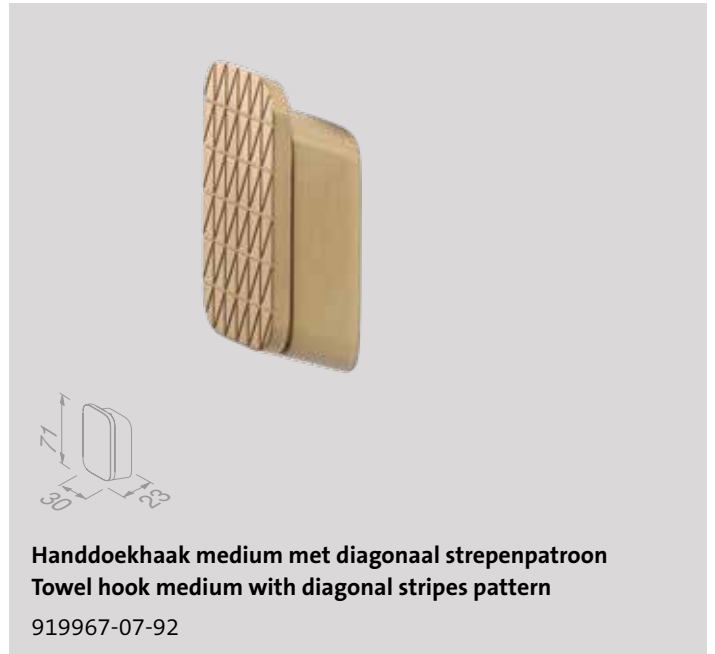

Shift Brushed gold