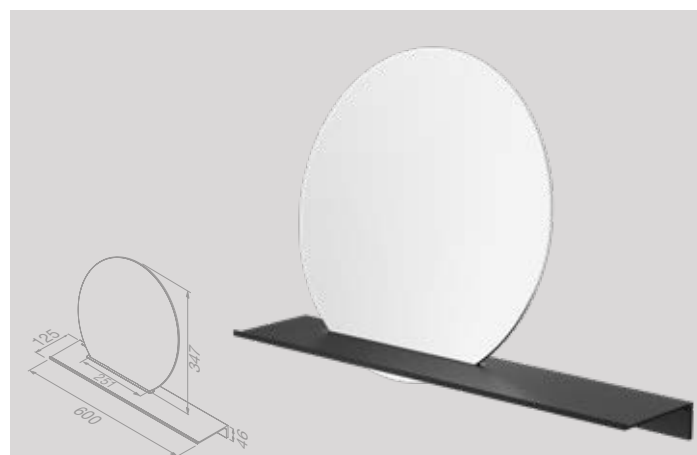

Planchet 60 cm met spiegel (Black)
Bathroom shelf 60 cm with mirror (Black)

918224-06-600