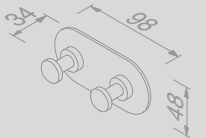

Handdoekhaak dubbel
Towel hook double
916515-02