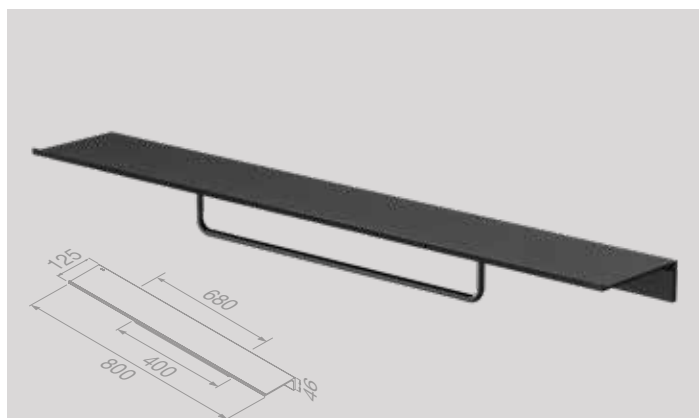

918207-05-600

Leev Gecombineerde planchetten | Modular bathroom shelves

Planchet 60 cm met handdoekrek 40 cm (Black/Chrome)
Bathroom shelf 60 cm with towel rail 40 cm (Black/Chrome)

918207-02-600

Planchet 80 cm met douchemand 22,5 cm (Black)
Bathroom shelf 80 cm with shower basket 22.5 cm (Black)

918220-06-800

Planchet 80 cm met handdoekrek 40 cm (Black)
Bathroom shelf 80 cm with towel rail 40 cm (Black)

918207-06-800

Planchet 80 cm met handdoekrek 40 cm (Black/Brushed stainless steel)
Bathroom shelf 80 cm with towel rail 40 cm (Black/Brushed stainless steel)