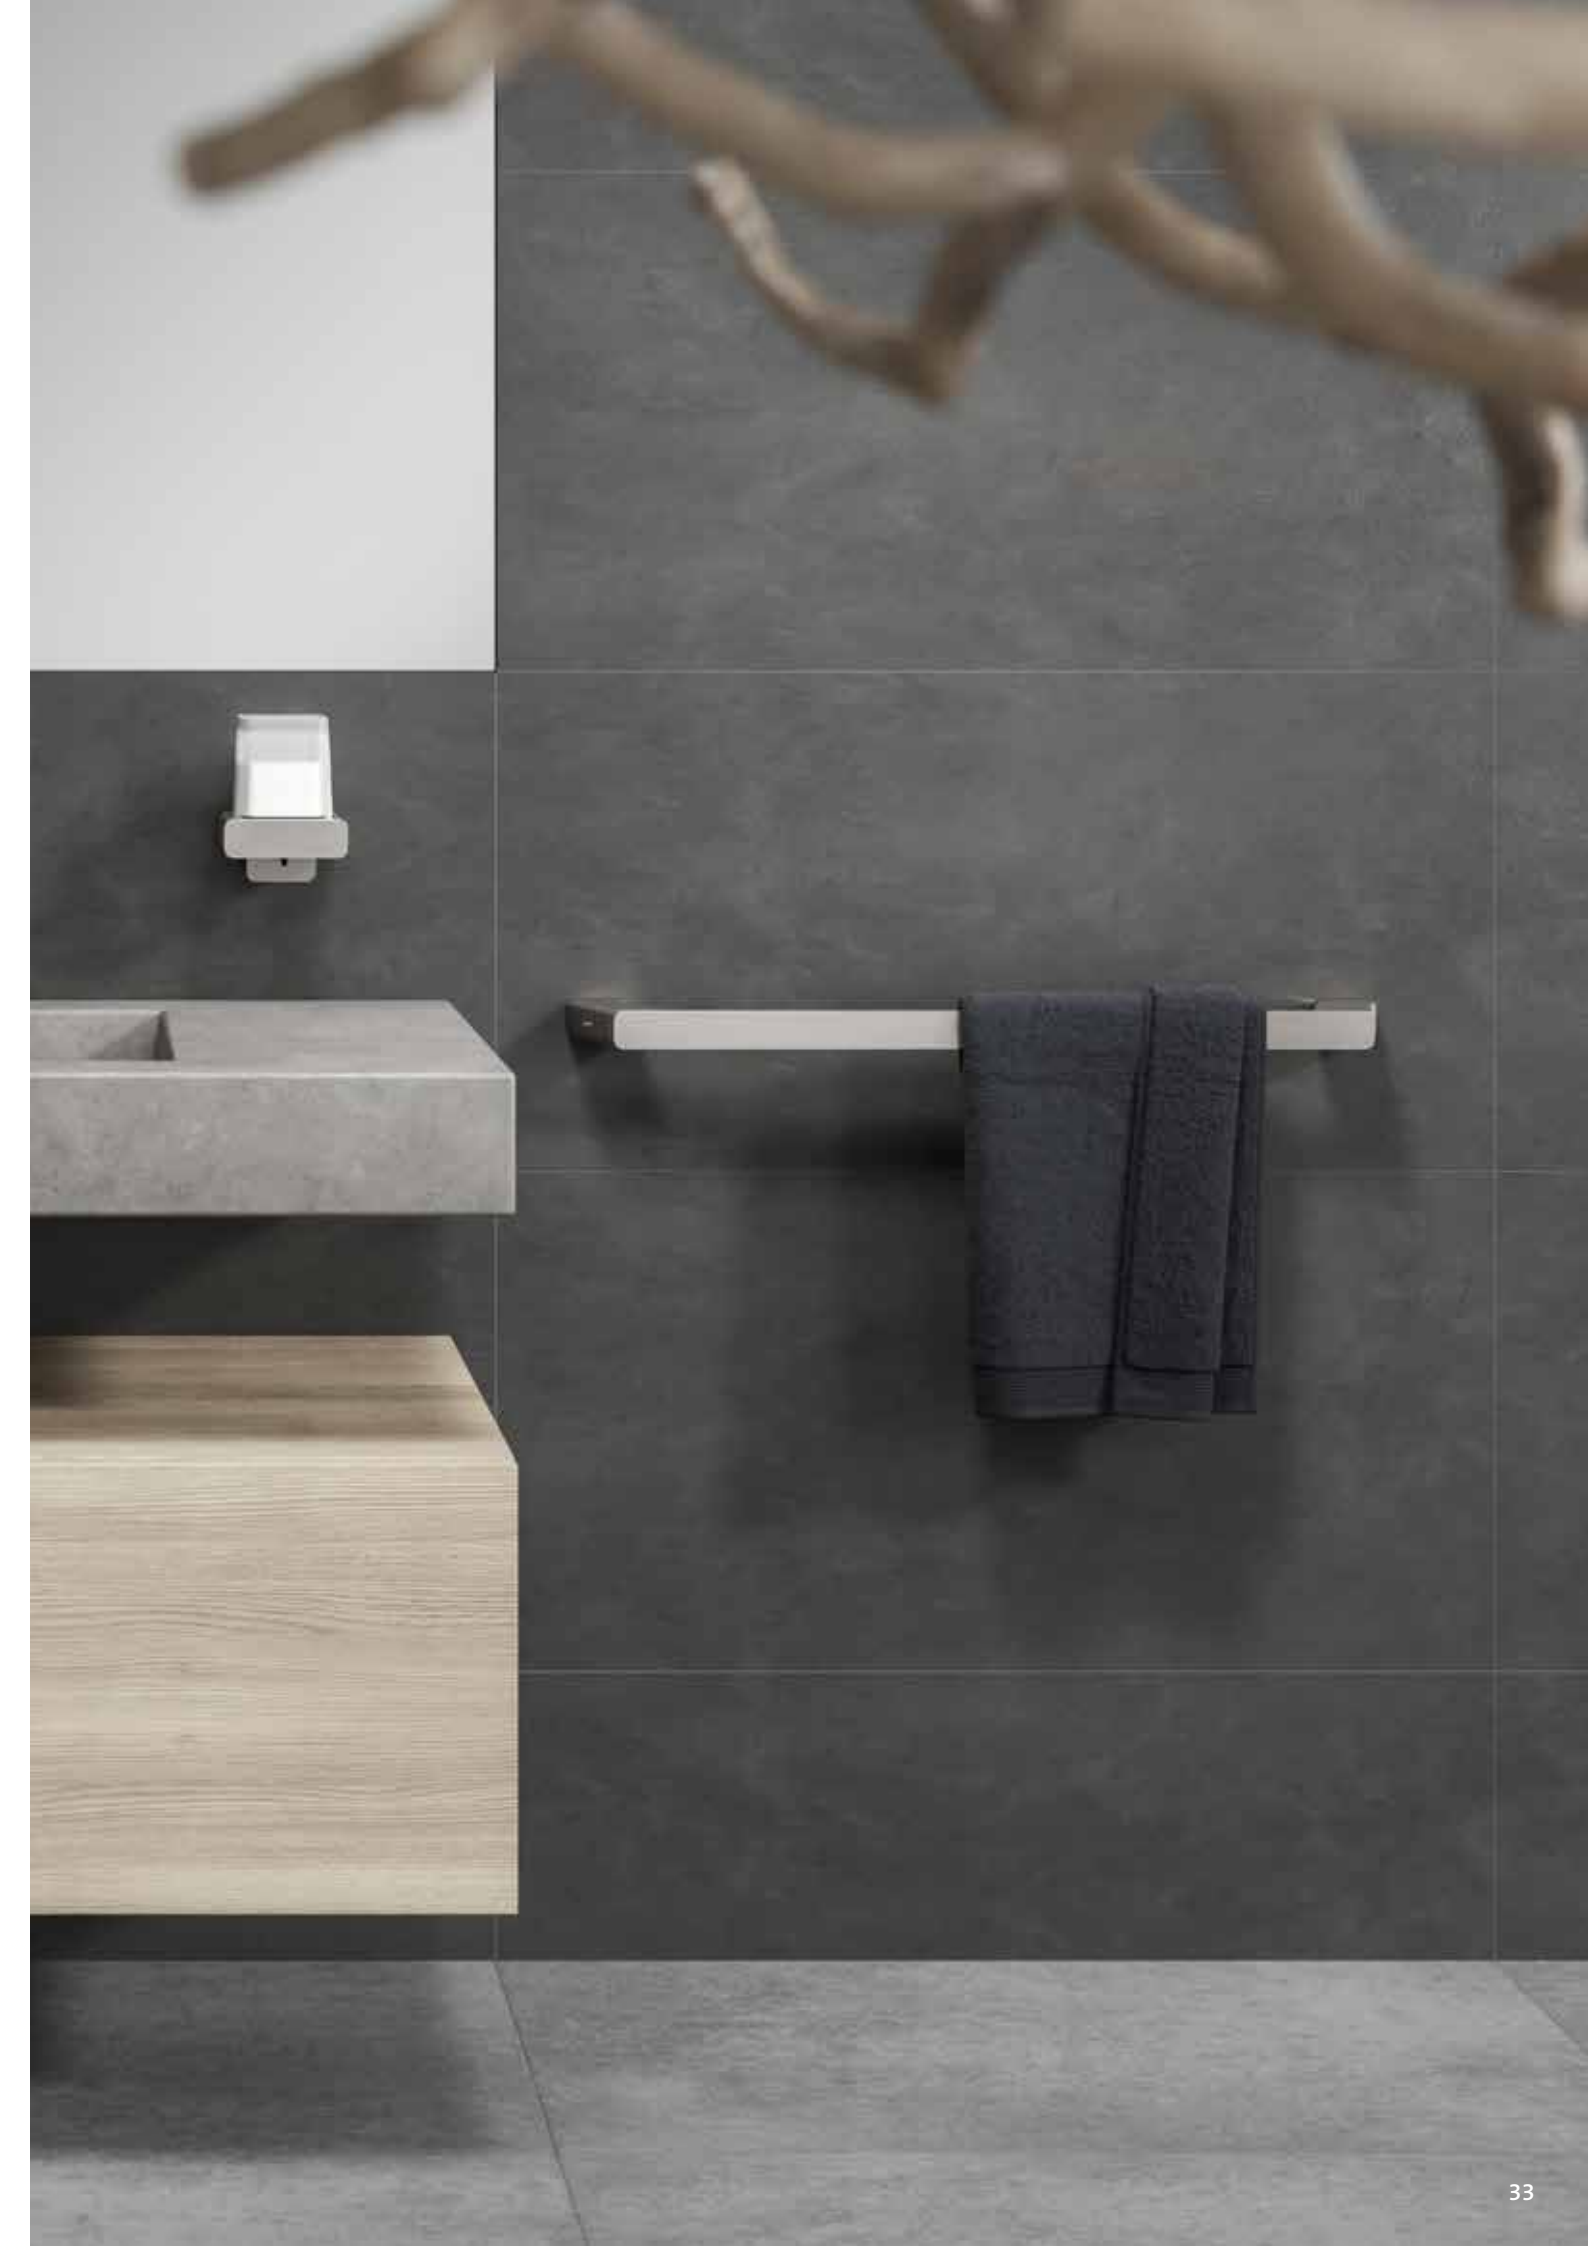

Shift relies on minimalist design. The brushed stainless steel finish emphasises the pure shapes in this range. The pattern on the hook grant the bathroom or toilet surprising detail.

Shift Brushed stainless steel