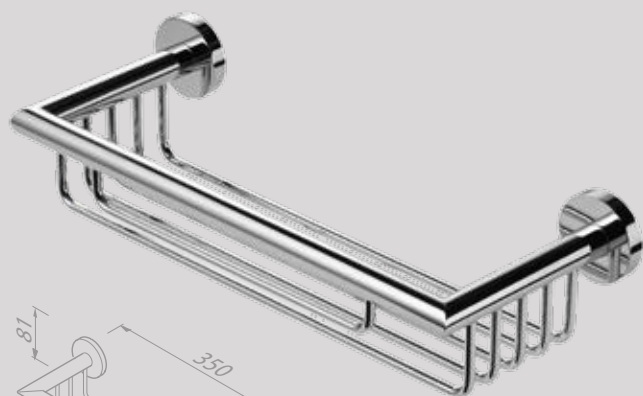

Zeephouder
Soap holder
916558-02

Zeephouder vrijstaand
Soap holder freestanding
916532-02

Douchemand 30 cm
Shower basket 30 cm
916514-02-30

Planchet 35 cm
Bathroom shelf 35 cm
916501-02-35

Planchet 60 cm
Bathroom shelf 60 cm
916546-02