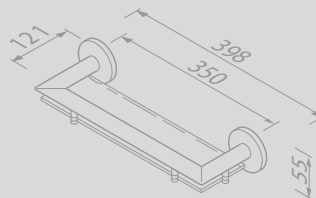

Zeephouder
Soap holder
916558-02

Zeephouder vrijstaand
Soap holder freestanding
916532-02

Douchemand 30 cm
Shower basket 30 cm
916514-02-30

Planchet 35 cm
Bathroom shelf 35 cm
916501-02-35

Planchet 60 cm
Bathroom shelf 60 cm
916546-02