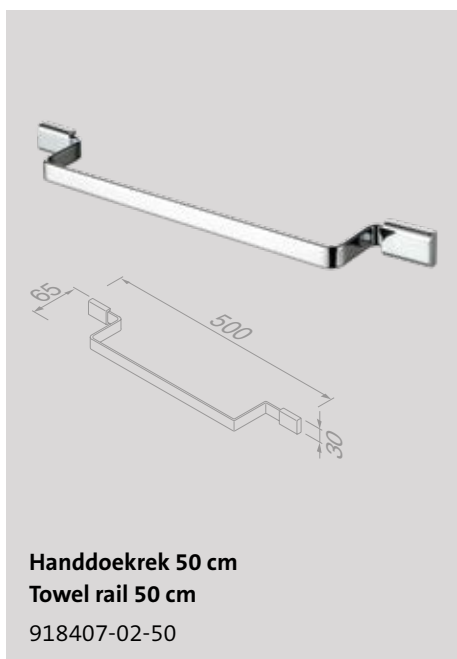

Reserveonderdelen
De reserveonderdelen van de AIM-serie zijn te vinden in het hoofdstuk 'Reserveonderdelen' op pagina 244.

Spare parts
Spare parts of the AIM collection can be found in the chapter 'Spare parts' on page 244.