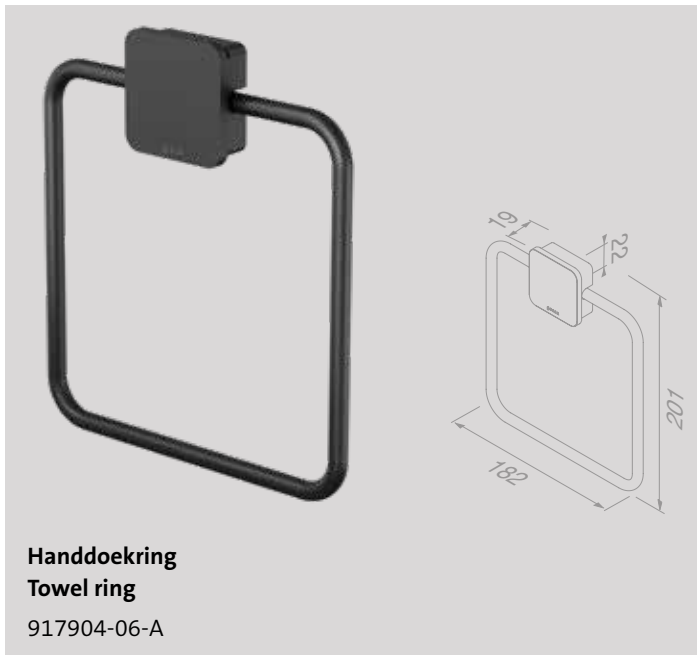

Topaz Black

Reserveonderdelen

De reserveonderdelen van de Topaz-serie zijn te vinden in het hoofdstuk 'Reserveonderdelen' op pagina 242.

Spare parts

Spare parts of the Topaz collection can be found in the chapter 'Spare parts' on page 242.