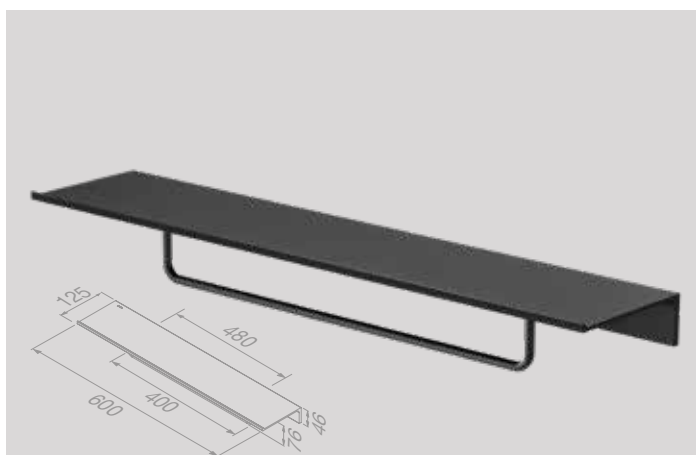

Planchet 60 cm met handdoekrek 40 cm (Black)
Bathroom shelf 60 cm with towel rail 40 cm (Black)

918207-06-600