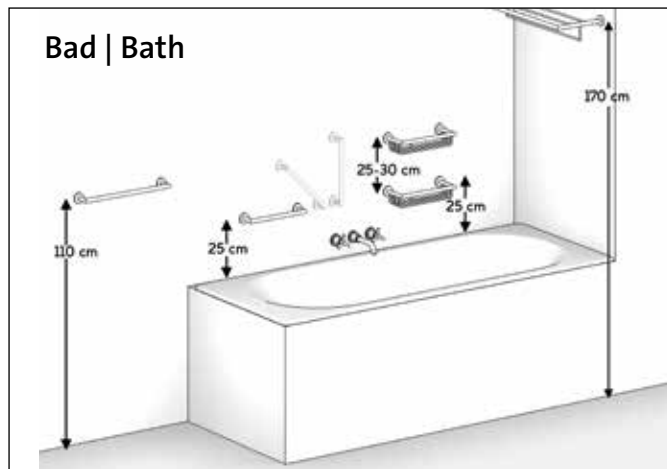

Mounting heights

Our accessories are designed to last a lifetime. They form the perfect balance between quality, functionality and design. In order to optimally enjoy our products, we provide a mounting height advice. The sizes and heights indicated are based on an average length of 1.78 m.