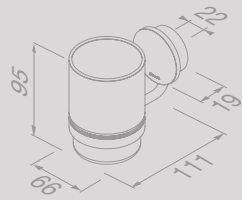

Zeepdispenser 200 ml
Soap dispenser 200 ml
917216-07

200 ml

Glashouder met glas
Glass holder with glass
917202-07

Zeephouder met schaal
Soap holder with glass
917203-07

Douchemand 25 cm
Shower basket 25 cm
917214-07