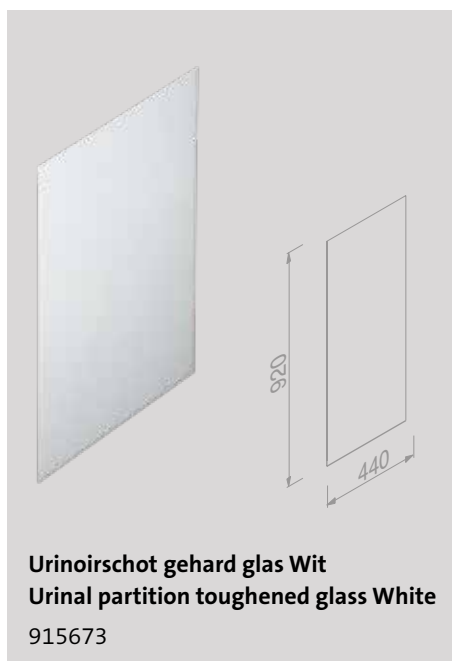

Toiletrolldispenser RVS geborsteld
Triple roll tissue dispenser Brushed stainless steel
911233

Toiletrolldispenser groot RVS geborsteld
Toilet roll dispenser large Brushed stainless steel
911232