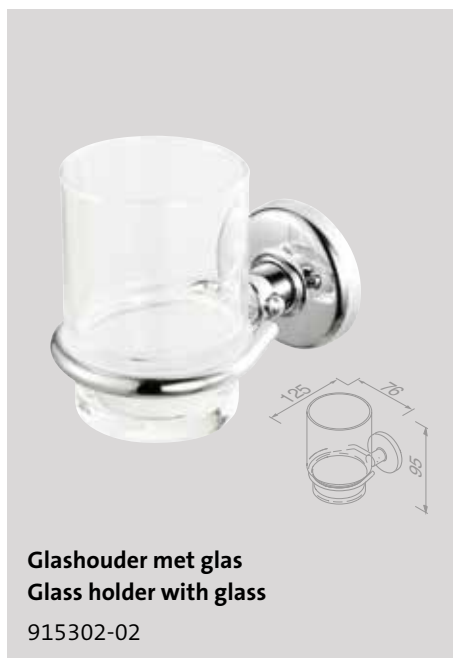

91122-06

Hotel Chrome (tenzij anders aangegeven/unless otherwise indicated)

Tissuehouder vrijstaand / muurbevestiging
Tissue dispenser freestanding / wall-mounted
 911210-02

Tissuehouder vrijstaand / muurbevestiging Zwart
Tissue dispenser freestanding / wall-mounted Black
 911210-06