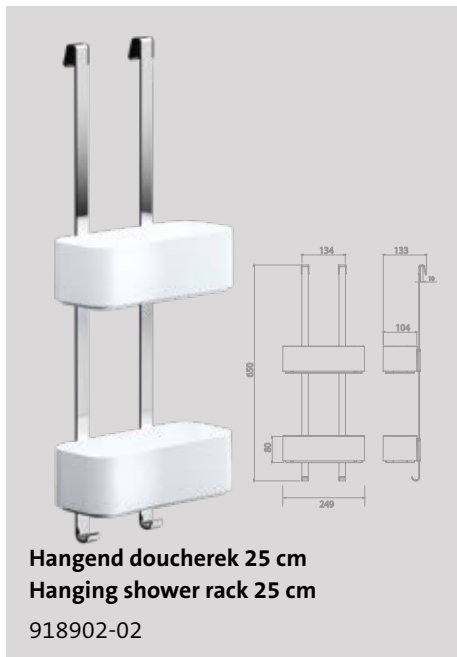

Reserveonderdelen

De reserveonderdelen van de Frame Chrome/White-serie zijn te vinden in het hoofdstuk 'Reserveonderdelen' op pagina 244.

Spare parts

Spare parts of the Frame Chrome/White collection can be found in the chapter 'Spare parts' on page 244.