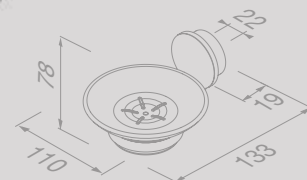

Zeephouder met schaal
Soap holder with glass

917203-05

Douchemand 25 cm
Shower basket 25 cm

917214-05

Handdoekhaak klein
Towel hook small

917213-05

Opal Brushed stainless steel

Handdoekhaak groot
Towel hook large