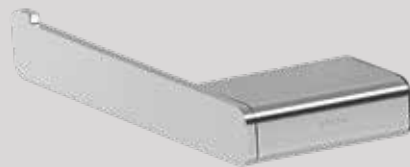

Toiletrolhouder (links)
Toilet roll holder (left)

919909-02-L