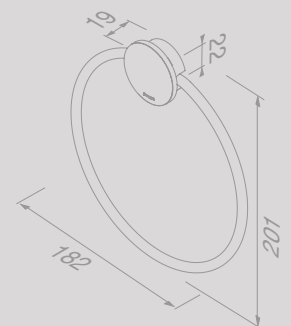

Handdoekhaak klein
Towel hook small
917213-07

Opal Brushed gold

Handdoekhaak groot
Towel hook large

917245-07

Handdoekhaak dubbel
Towel hook double

917215-07

Handdoekrek 1 arm
Towel rail with 1 arm

917205-07