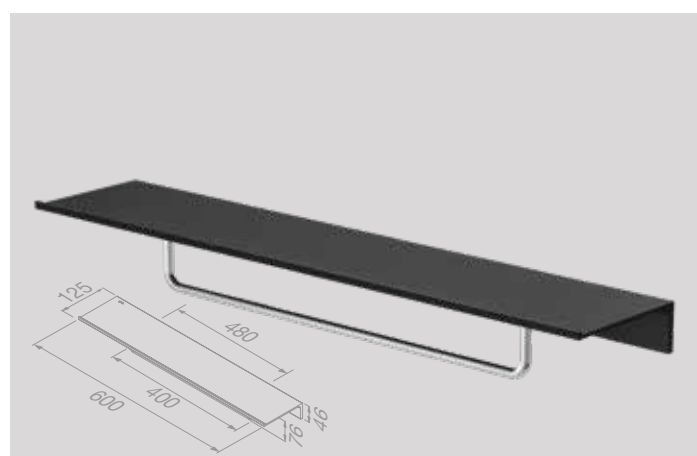

Planchet 60 cm met handdoekrek 40 cm (Black/Brushed stainless steel)
Bathroom shelf 60 cm with towel rail 40 cm (Black/Brushed stainless steel)

918207-05-600