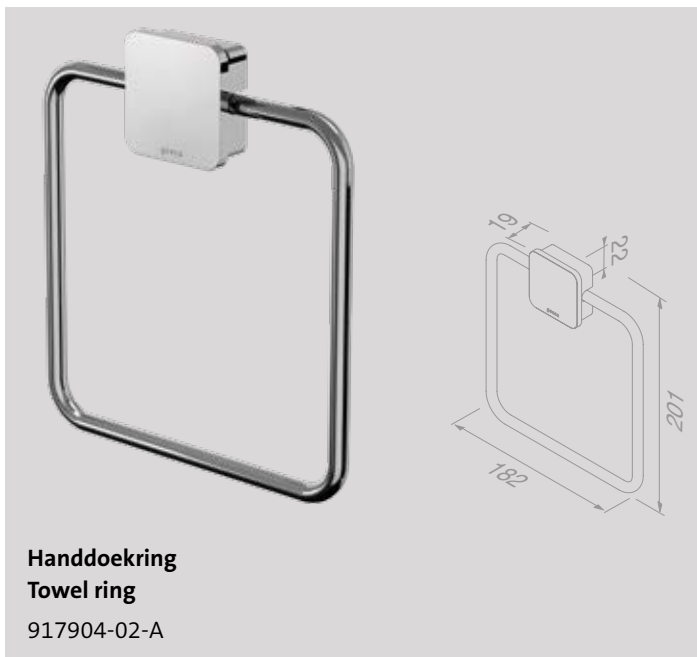

Topaz chrome

Reserveonderdelen

De reserveonderdelen van de Topaz-serie zijn te vinden in het hoofdstuk 'Reserveonderdelen' op pagina 242.

Spare parts

Spare parts of the Topaz collection can be found in the chapter 'Spare parts' on page 242.