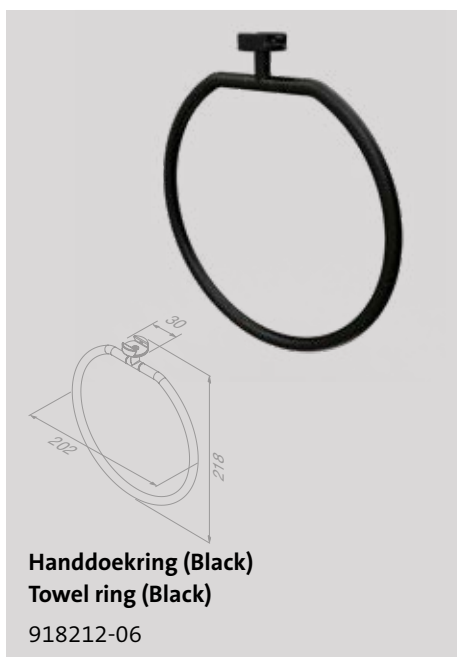

Mix it up

Exclusiviteit, volledig afgestemd op individueel gebruik. De uitwisselbare accessoires combineer je eenvoudig met onze Leev planketjes. Verander naar eigen behoefte, zonder iets aan de basis te veranderen. Idee: kijk eens naar onze tijdloze klassieker Nemox. De Nemox accessoires zijn verkrijgbaar in verschillende kleuren en een perfecte match.

Mix it up

Exclusivity, tailored to individual use. The interchangeable accessories are easy to combine with our Leev bathroom shelves. Transform it as you see fit, without changing the basic design. Tip: take a look at our timeless classic Nemox. The Nemox accessories are available in various colours for a perfect match.