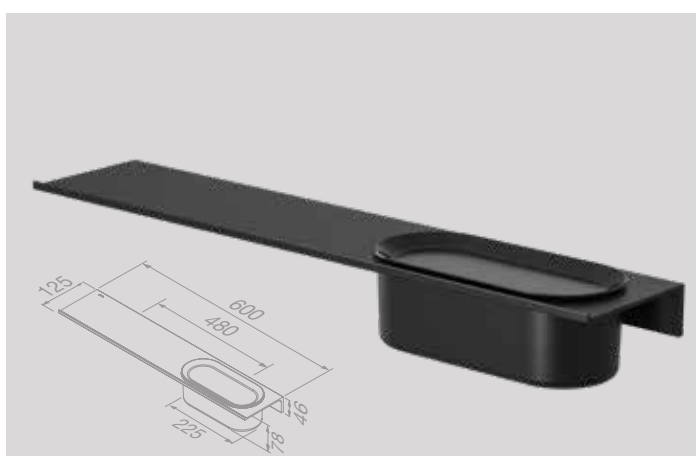

Planchet 40 cm met handdoekring met glas (Black/Brushed stainless steel)
Bathroom shelf 40 cm with towel ring with glass (Black/Brushed stainless steel)

918204-05-400

Planchet 40 cm met handdoekring met glas (Black/Chrome)
Bathroom shelf 40 cm with towel ring with glass (Black/Chrome)

918204-02-400

Planchet 60 cm met handdoekrek 40 cm (Black)
Bathroom shelf 60 cm with towel rail 40 cm (Black)

918207-06-600

Planchet 60 cm met spiegel (Black)
Bathroom shelf 60 cm with mirror (Black)

918224-06-600