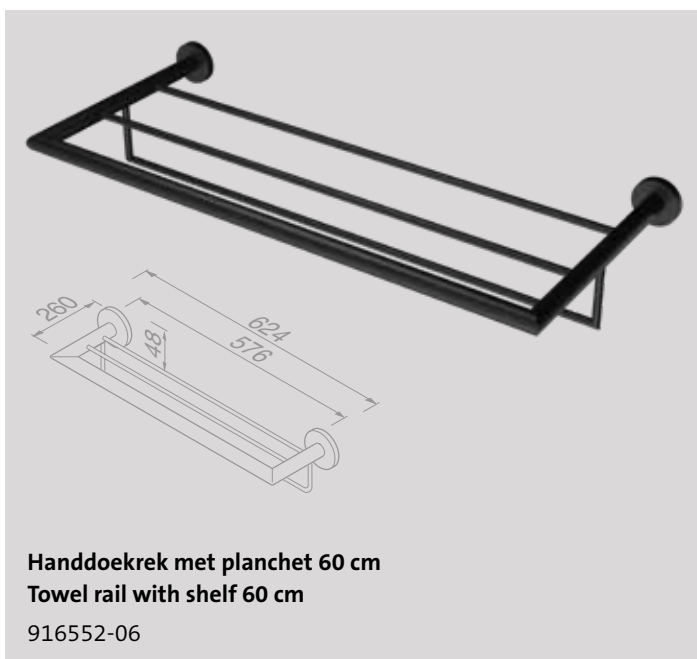

Nemox Black