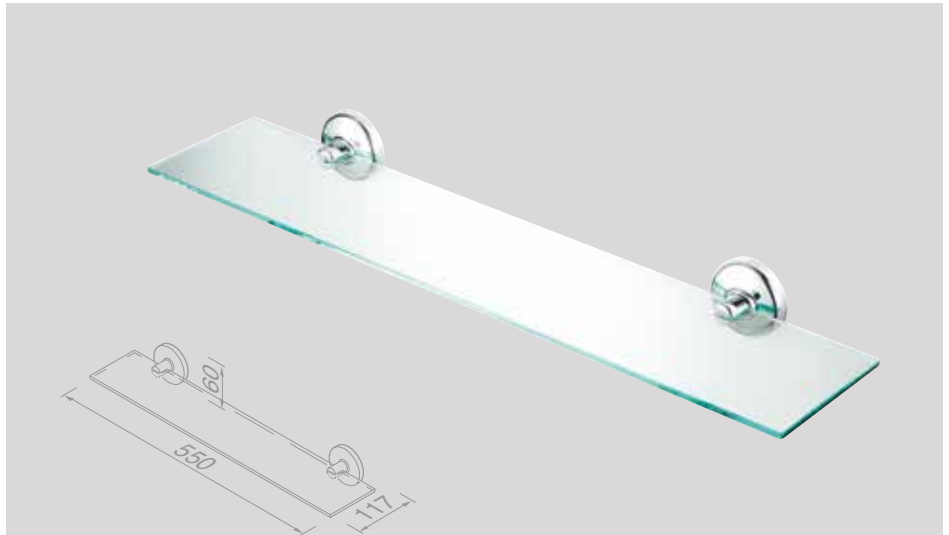

Tissuehouder vrijstaand
Tissue dispenser freestanding
 911211-02

Tissuehouder vrijstaand Zwart
Tissue dispenser freestanding Black
 911211-06

Planchet 55 cm
Bathroom shelf 55 cm
 915301-02

Zeephouder 17 cm
Soap holder 17 cm
 915314-02