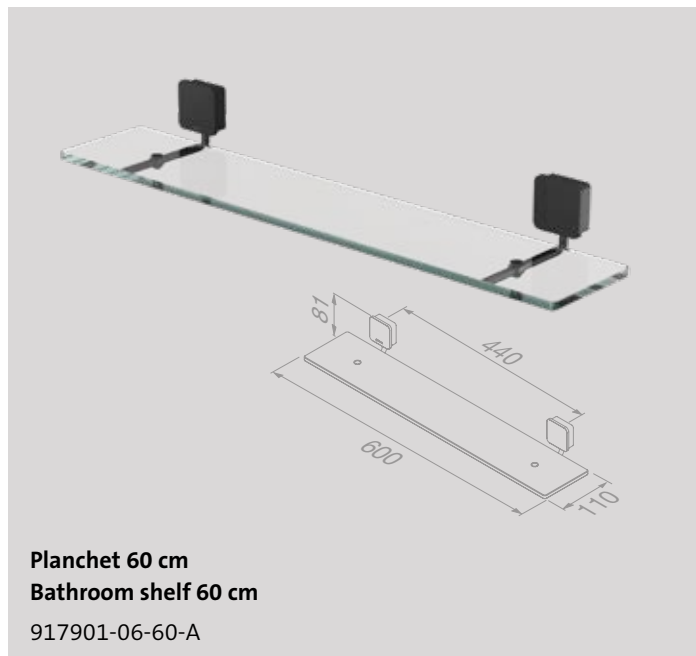

Topaz Black

Reserveonderdelen

De reserveonderdelen van de Topaz-serie zijn te vinden in het hoofdstuk 'Reserveonderdelen' op pagina 242.

Spare parts

Spare parts of the Topaz collection can be found in the chapter 'Spare parts' on page 242.