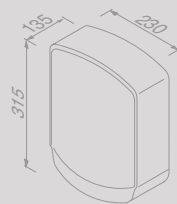

Handdoekdispenser RVS geborsteld
Paper towel dispenser Brushed stainless steel
911231

Handdroger 1100 W Wit
Hand dryer 1100 W White
916450