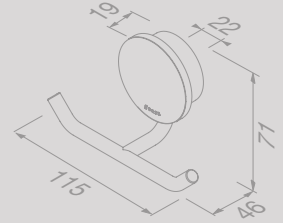

Handdoekhaak dubbel
Towel hook double

917215-05