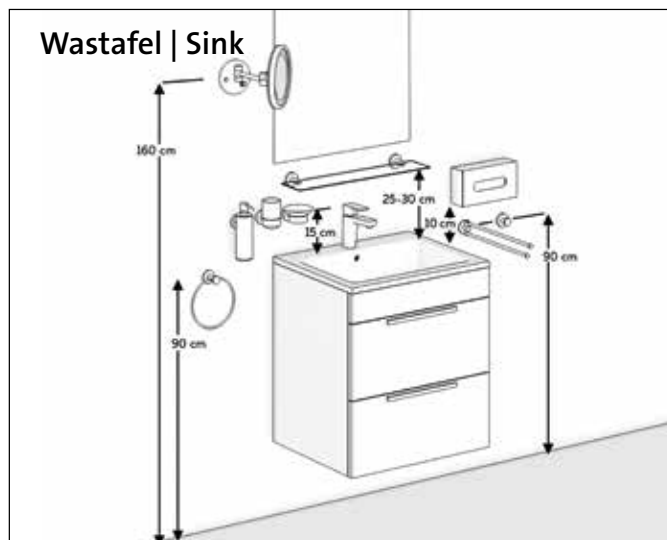

Mounting heights

Our accessories are designed to last a lifetime. They form the perfect balance between quality, functionality and design. In order to optimally enjoy our products, we provide a mounting height advice. The sizes and heights indicated are based on an average length of 1.78 m.