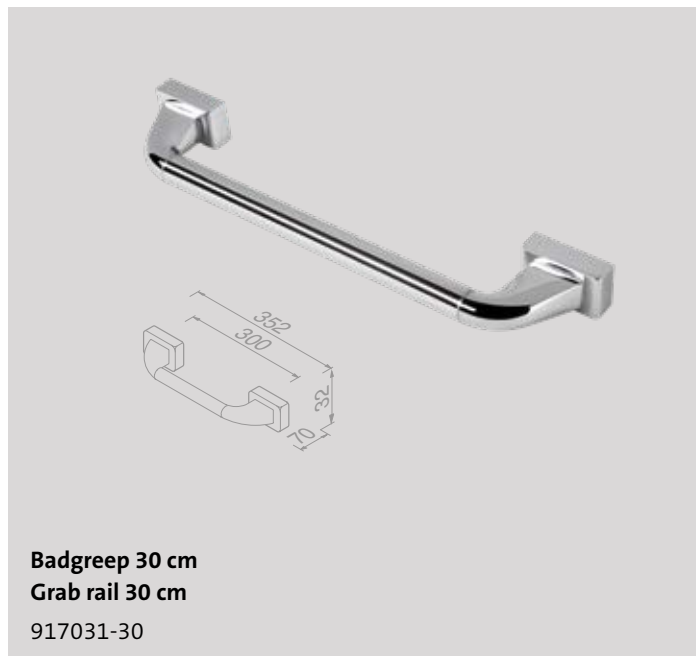

Hotel Chrome (tenzij anders aangegeven/unless otherwise indicated)