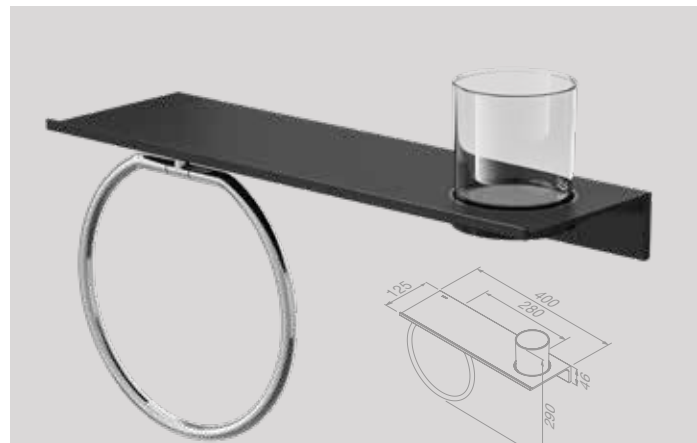

Planchet 28 cm met toiletrolhouder zonder klep dubbel (Black/Brushed stainless steel)
Bathroom shelf 28 cm with toilet roll holder without cover double (Black/Brushed stainless steel)
 918212-05-280

Planchet 28 cm en zeepdispenser 200 ml met handdoekhaak (Black/Brushed stainless steel)
Bathroom shelf 28 cm with towel hook and soap dispenser 200 ml (Black/Brushed stainless steel)
 918216-05-280

Planchet 28 cm met toiletrolhouder zonder klep dubbel (Black/Chrome)
Bathroom shelf 28 cm with toilet roll holder without cover double (Black/Chrome)
 918212-02-280

Leev Gecombineerde planchetten | Modular bathroom shelves

Planchet 40 cm met handdoekring met glas (Black/Brushed stainless steel)
Bathroom shelf 40 cm with towel ring with glass (Black/Brushed stainless steel)

918204-05-400

Planchet 40 cm met handdoekring met glas (Black/Chrome)
Bathroom shelf 40 cm with towel ring with glass (Black/Chrome)