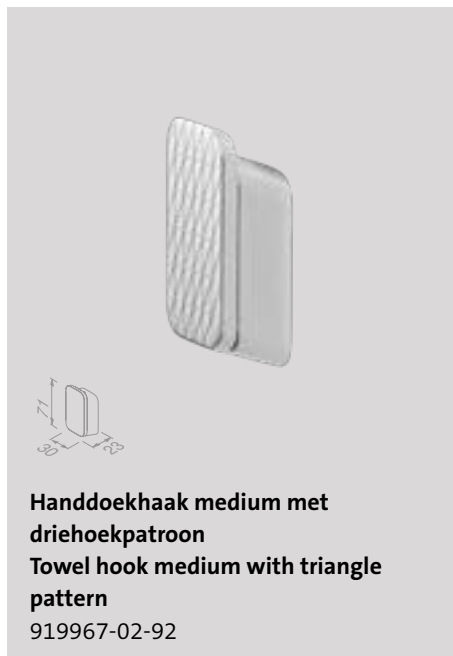

Shift Chrome