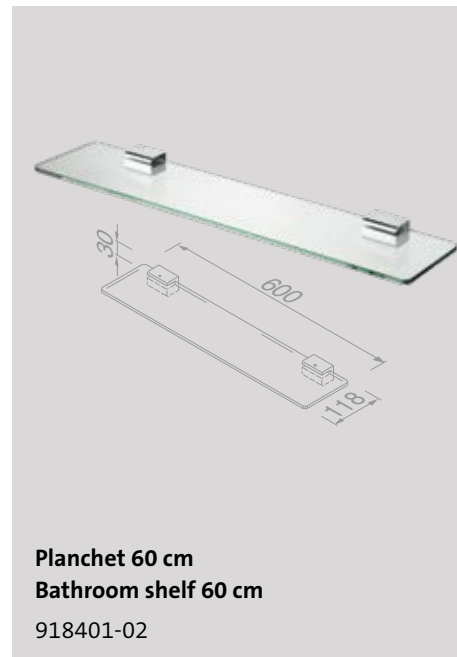

Reserveonderdelen
De reserveonderdelen van de AIM-serie zijn te vinden in het hoofdstuk 'Reserveonderdelen' op pagina 244.

Spare parts
Spare parts of the AIM collection can be found in the chapter 'Spare parts' on page 244.