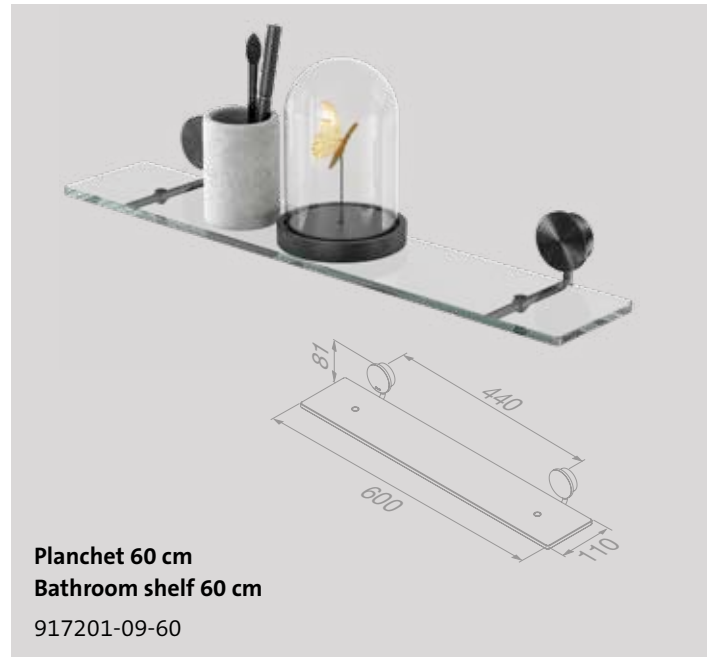

Zeephouder met schaal
Soap holder with glass

917203-09

Douchemand 25 cm
Shower basket 25 cm

917214-09

Handdoekhaak klein
Towel hook small

917213-09

Opal Brushed metal black

Reserveonderdelen