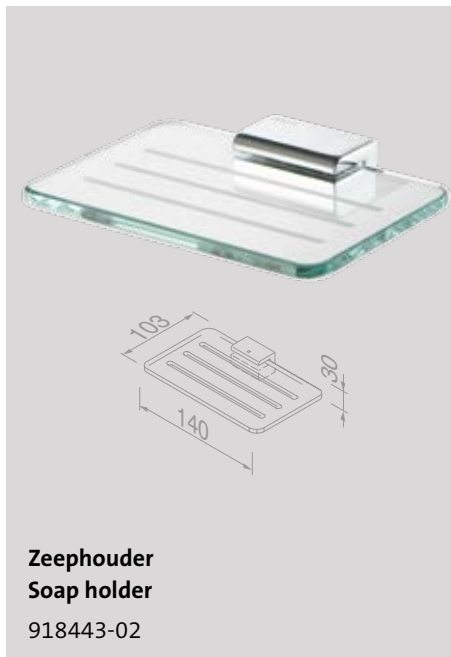

Reserveonderdelen
De reserveonderdelen van de AIM-serie zijn te vinden in het hoofdstuk 'Reserveonderdelen' op pagina 244.

Spare parts
Spare parts of the AIM collection can be found in the chapter 'Spare parts' on page 244.