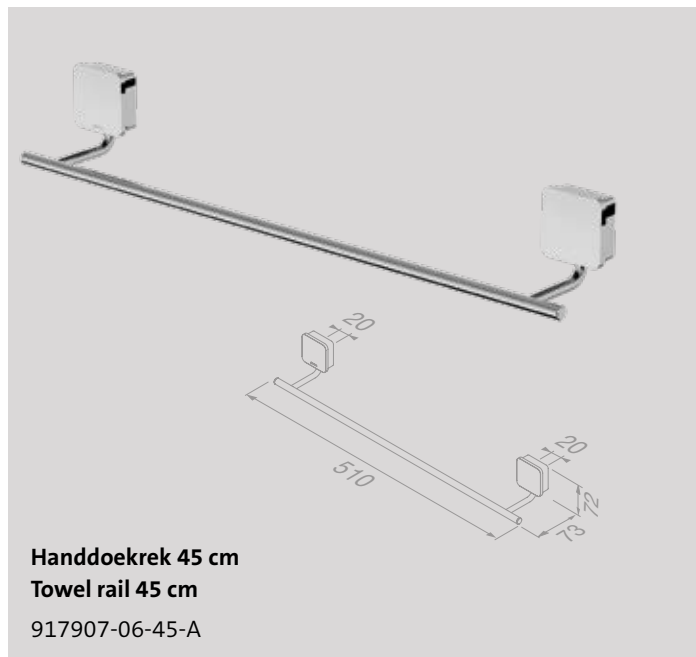

Topaz chrome

Reserveonderdelen

De reserveonderdelen van de Topaz-serie zijn te vinden in het hoofdstuk 'Reserveonderdelen' op pagina 242.

Spare parts

Spare parts of the Topaz collection can be found in the chapter 'Spare parts' on page 242.