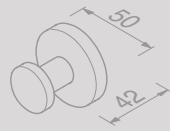

Handdoekhaak
Towel hook
916545-02