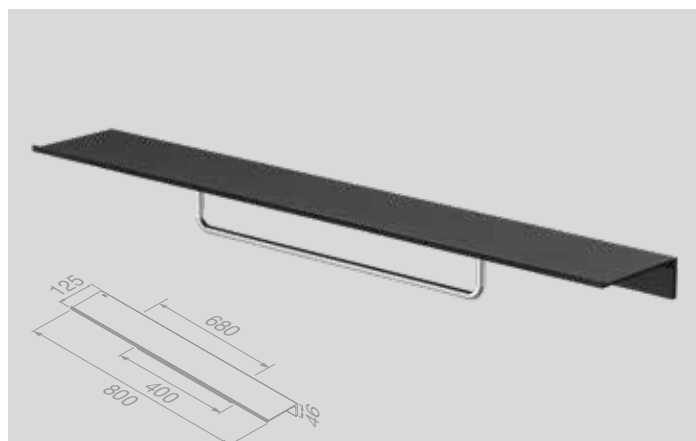

918207-05-600

Leev Gecombineerde planchetten | Modular bathroom shelves

Planchet 60 cm met handdoekrek 40 cm (Black/Chrome)
Bathroom shelf 60 cm with towel rail 40 cm (Black/Chrome)

918207-02-600

Planchet 80 cm met douchemand 22,5 cm (Black)
Bathroom shelf 80 cm with shower basket 22.5 cm (Black)

918220-06-800

Planchet 80 cm met handdoekrek 40 cm (Black)
Bathroom shelf 80 cm with towel rail 40 cm (Black)

918207-06-800

Planchet 80 cm met handdoekrek 40 cm (Black/Brushed stainless steel)
Bathroom shelf 80 cm with towel rail 40 cm (Black/Brushed stainless steel)