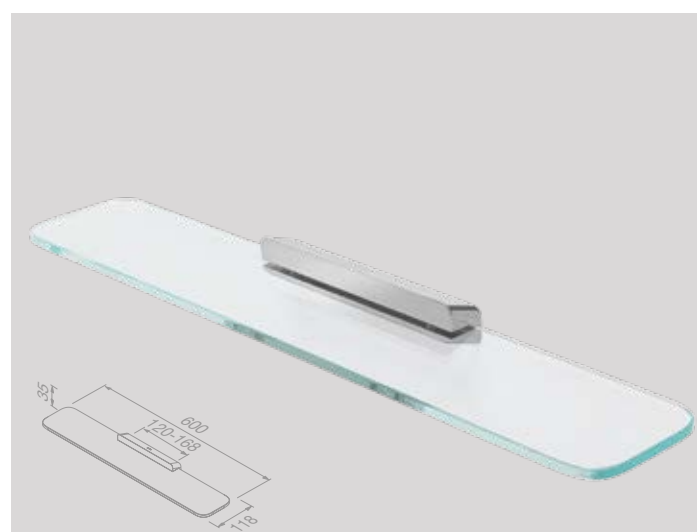

Planchet 60 cm met transparant glas
Bathroom shelf 60 cm with transparent glass

919901-02