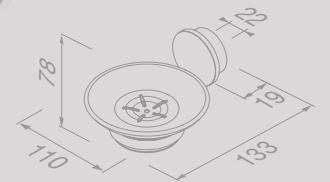

Zeepdispenser 200 ml
Soap dispenser 200 ml
917216-07

200 ml

Glashouder met glas
Glass holder with glass
917202-07

Zeephouder met schaal
Soap holder with glass
917203-07

Douchemand 25 cm
Shower basket 25 cm
917214-07