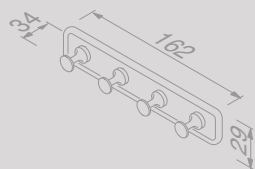

Handdoekhaak multi
Towel hook multi

915281